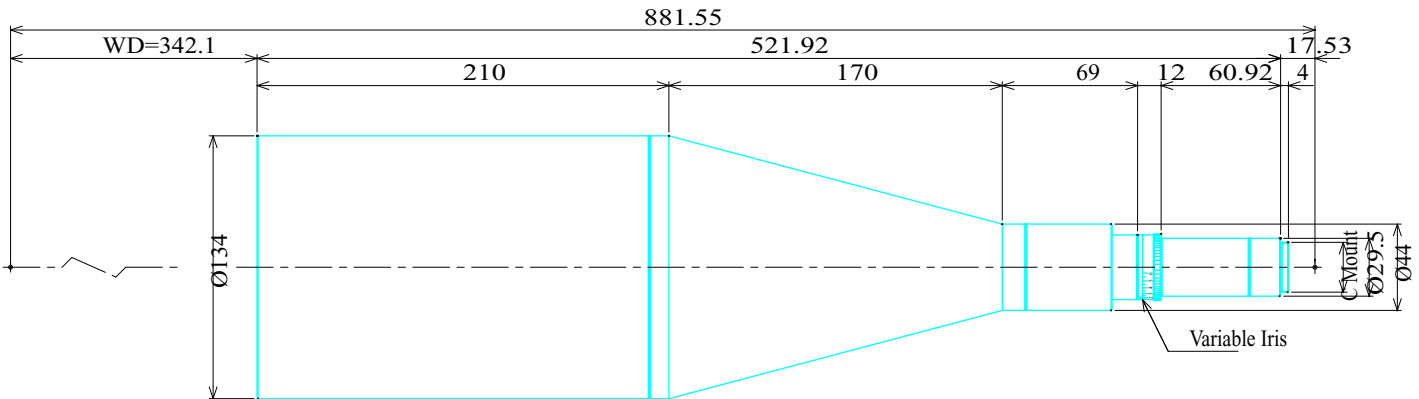

#### Item No.01TMP

ITEM NO.	01TMP
MAGNIFICATION	X0.1
W.D. (mm)	342 (mm)
APERTURE	F8-40
DEPTH OF FIELD(mm)	33.5 (mm)
OBJECT SIZE (mm)	66 x 88 (mm)
RESOLUTION POWER ( $\mu$ m)	61
NA	0.0055
TV DISTORTION (Less Than)	+0.035
NOTES	Straight