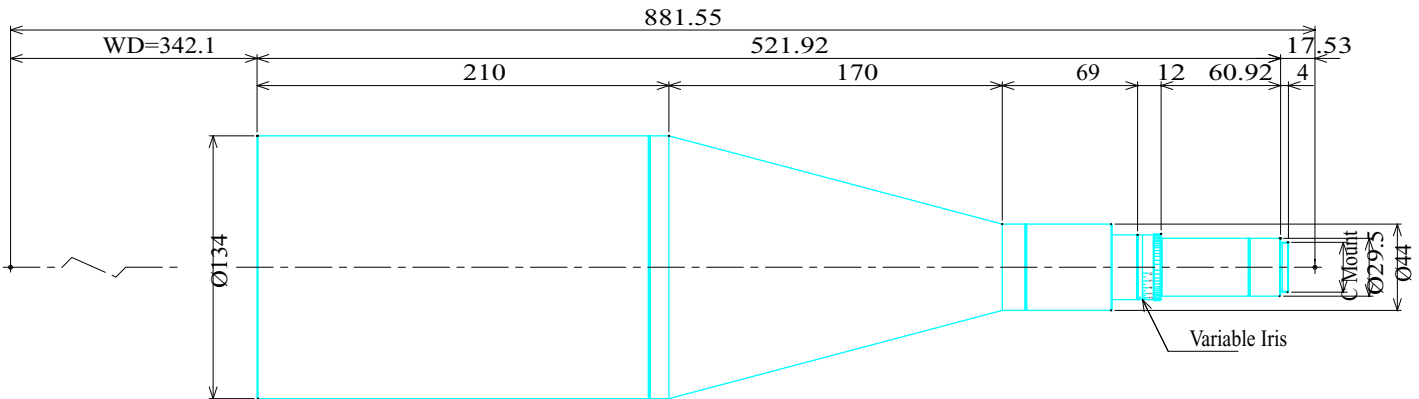

Telecentric Lenses For The Megapixel Cameras

Item No.01TMP

ITEM NO.	01TMP
MAGNIFICATION	X0.1
W.D. (mm)	342 (mm)
APERTURE	F8-40
DEPTH OF FIELD(mm)	33.5 (mm)
OBJECT SIZE (mm)	66 x 88 (mm)
RESOLUTION POWER (μ m)	61
NA	0.0055
TV DISTORTION (Less Than)	+0.035
NOTES	Straight