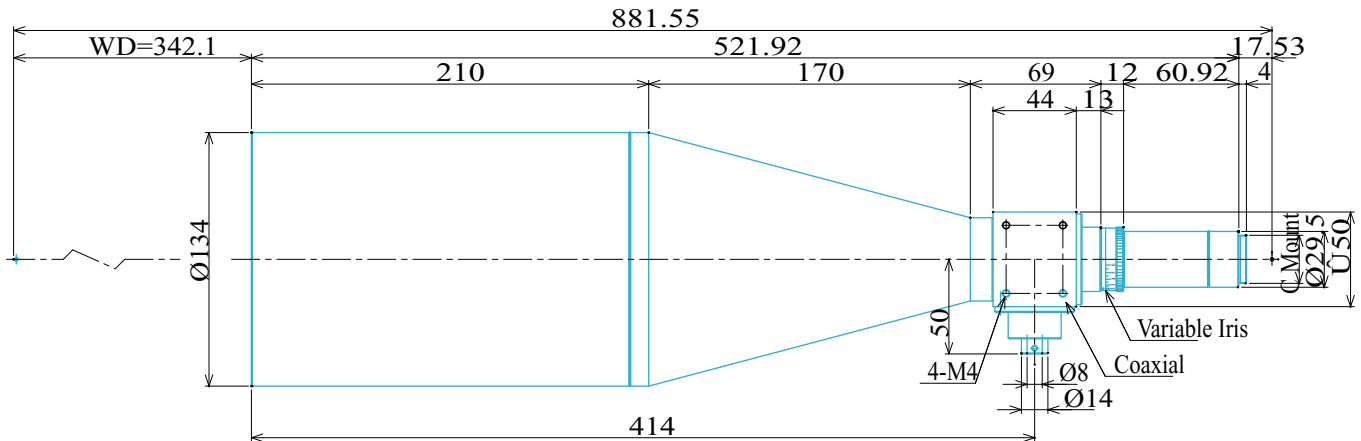

#### Item No.01DTMP

ITEM NO.	01DTMP
MAGNIFICATION	X0.1
W.D. (mm)	342 (mm)
APERTURE	F8-40
DEPTH OF FIELD(mm)	33.5 (mm)
OBJECT SIZE (mm)	66 x 88 (mm)
RESOLUTION POWER ( $\mu$ m)	61
NA	0.0055
TV DISTORTION (Less Than)	+0.035
NOTES	Coaxial