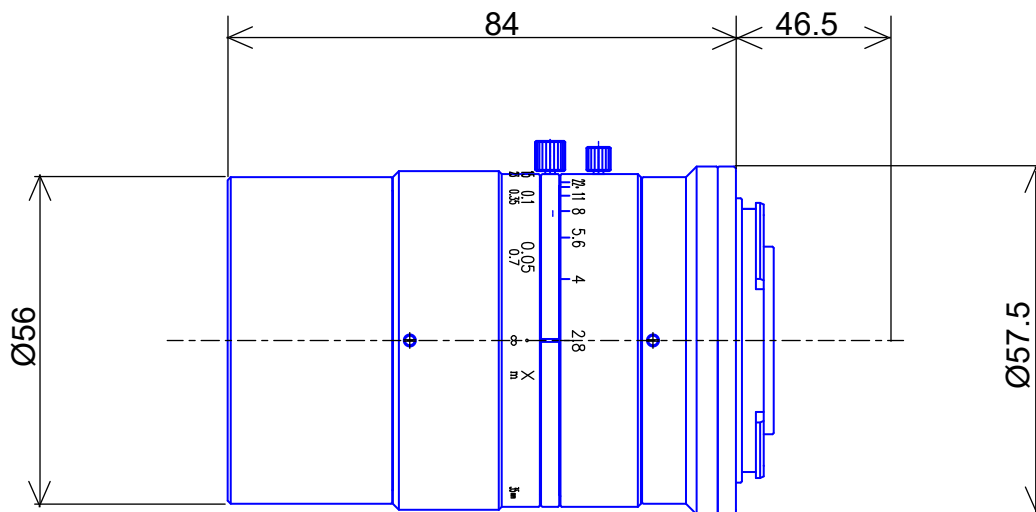

**Item No. GLSW3528F**

ITEM NO.	GLSW3528F	
Focal Length	35	(mm)
Iris Range	F2.8 - 22	
Sensor Size	$\varnothing 44$	(mm)
MOD	150	(mm)
TV Distortion	-	(%)
Frang Back	-	
Filter Size	M52 x P0.75	
Dimension	$\varnothing 57.5 \times 84$	(mm)
Weight	1000	(g)
Mount	F, M58	