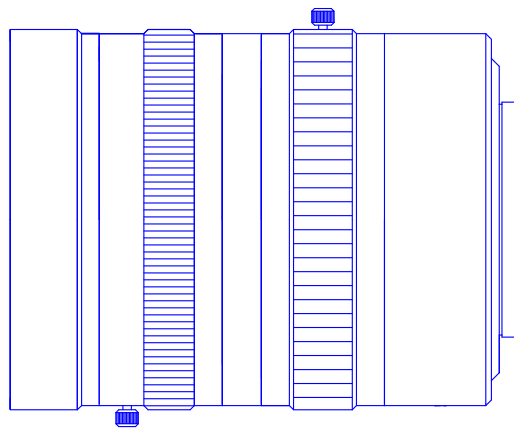

Item No.GLS8556M+ADP

ITEM NO.	GLS8556M+ADP
Focal Length	85 (mm)
Iris Range	F5.6 - 32
Sensor Size	Ø58 (mm)
MOD	0.8 (m)
TV Distortion	- (%)
Frang Back	-
Filter Size	possible,if enough Quantity
Front/Rear Effectiv	- (mm)
Weight	550 (g)
Mount	T,M42 +ADP Ring