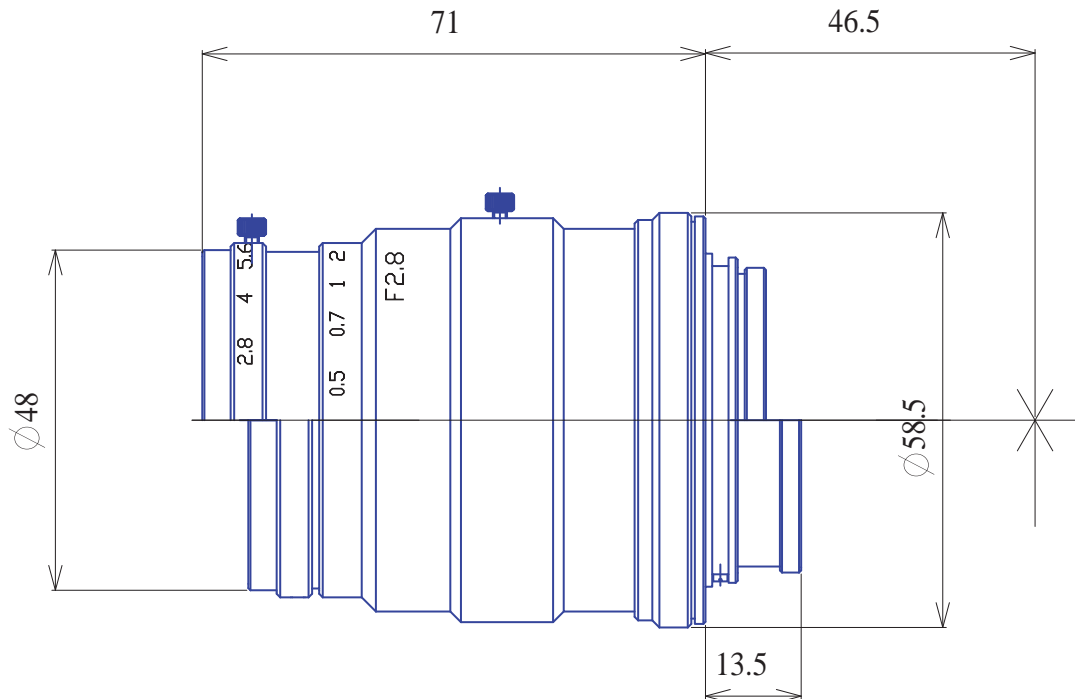

Item No. GLS5028F

ITEM NO.	GLS5028F
Focal Length	52.0 (mm)
Iris Range	F2.8 - 16
Sensor Size	30(3CCD) (mm)
MOD	0.5 (m)
Frang Back	46.5mm In Air
Filter Size	M46 x 0.75
Mount	F-MountT

This lens is designed for the 3CCD cameras (7mega pixels).