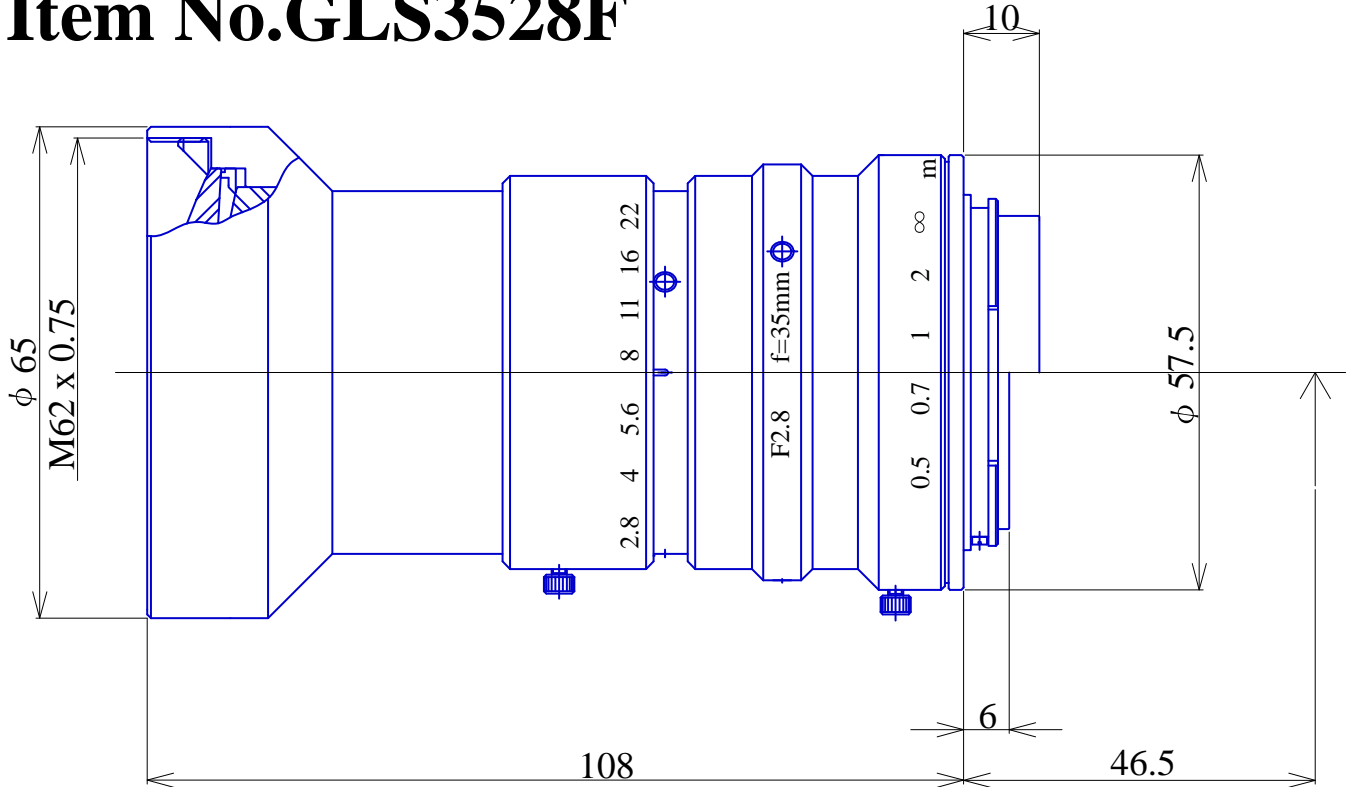

**Item No. GLS3528F**

ITEM NO.	GLS3528F
Focal Length	35 (mm)
Iris Range	F2.8 - 22
Sensor Size	30(3CCD) (mm)
MOD	0.5 (m)
Frang Back	46.5mm In Air
Filter Size	M62 x 0.75
Mount	F-Mount

This lens is designed for the 3CCD cameras (7mega pixels).