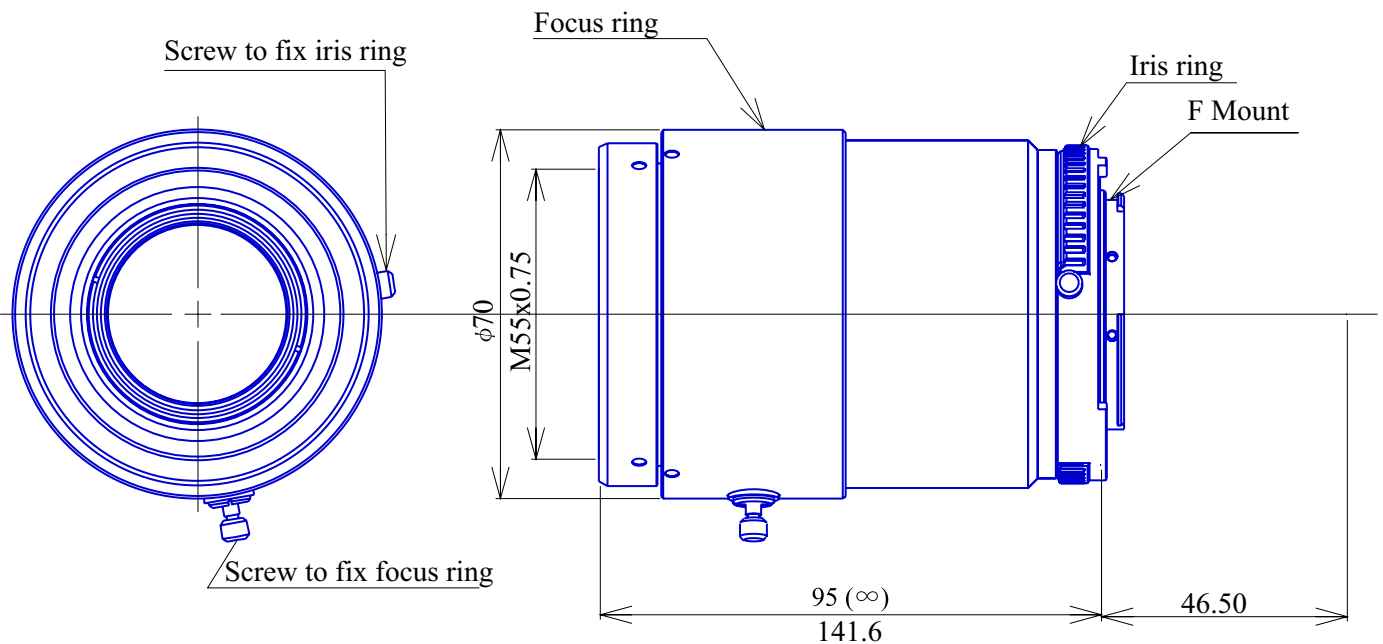

Item No. GLS10028F

ITEM NO.	GLS10028F
Focal Length	100 (mm)
Iris Range	F2.8 - 32
Sensor Size	$\phi 43$ (mm)
MOD	0.3 (m)
Frang Back	46.5mm In Air
Filter Size	M55 x 0.75
Mount	F-Mount

GOYO OPTICAL Inc.,

Japanese Office