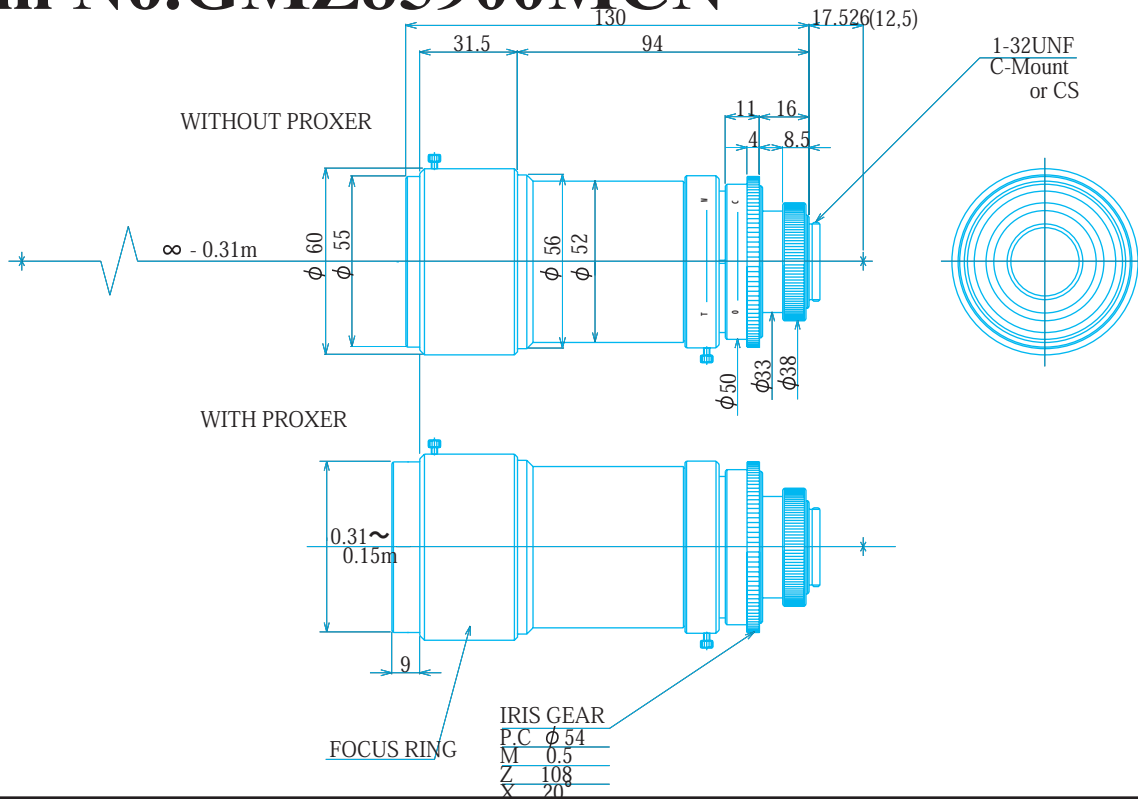

Manual Zoom Lenses

Item No. GMZ85900MCN

ITEM NO.	GMZ85900MCN
Focal Length	8.5 - 90.0 (mm)
Iris Range	F2.5 - Close
Angle of View (H x V)	172 mm x 128mm - 6.9mm x 5.2mm
MOD	310 - 150 (mm)
Filter Thread	M=48.0 , P=0.75
Dimention (D x L)	ϕ 60.0 x 138 (mm)
Weight	450 (g)