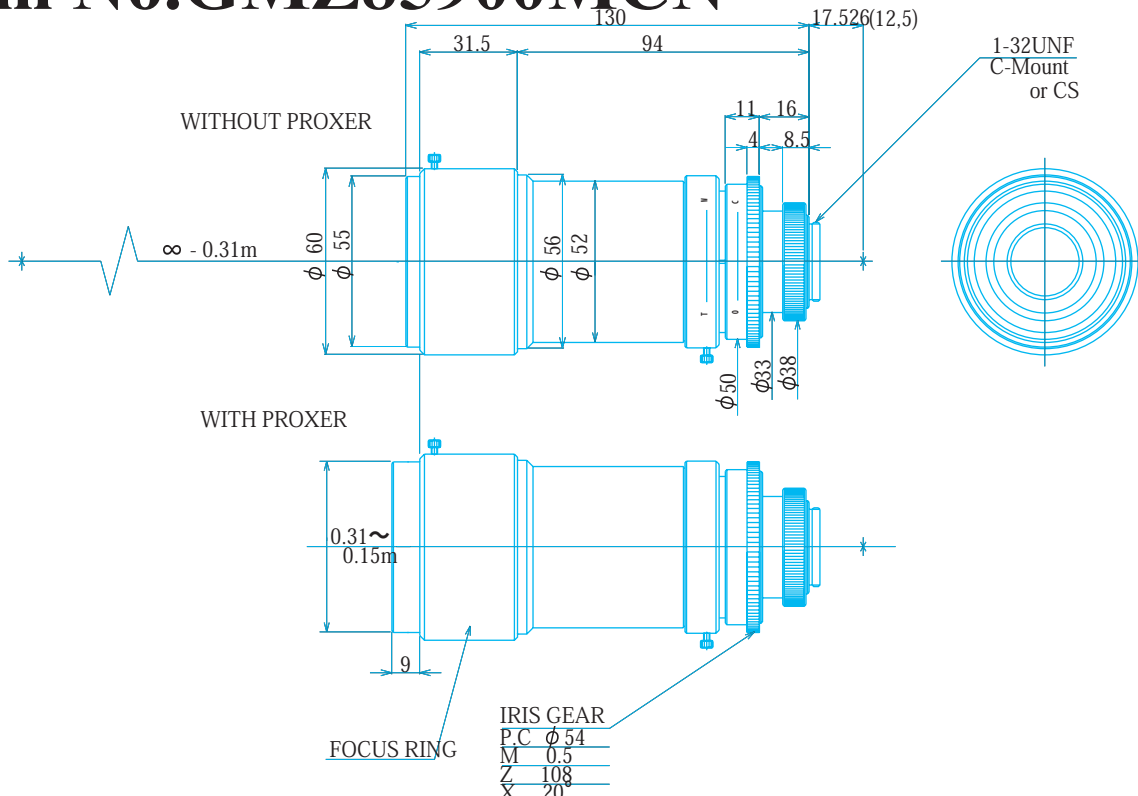

Manual Zoom Lenses

Item No. GMZ85900MCN

ITEM NO.	GMZ85900MCN
Focal Length	8.5 - 90.0 (mm)
Iris Range	F2.5 - Close
Angle of View (H x V)	172 mm x 128mm - 6.9mm x 5.2mm
MOD	310 - 150 (mm)
Filter Thread	M=48.0 , P=0.75
Dimension (D x L)	Ø60.0 x 138 (mm)
Weight	450 (g)