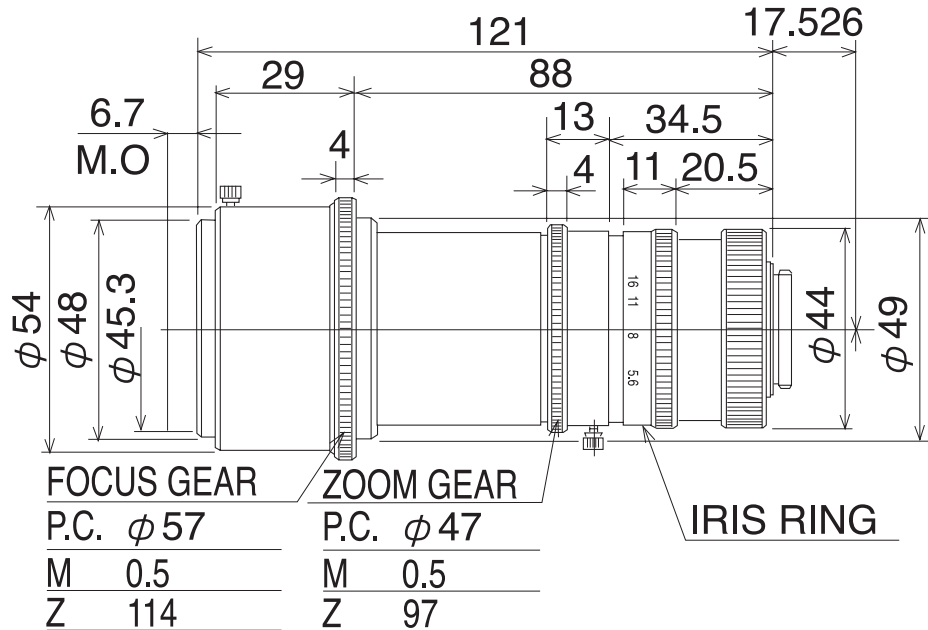

Manual Zoom Lenses

Item No. GMZ8590056MCN

ITEM NO.	GMZ8590056MCN
Focal Length	8.5 - 90.0 (mm)
Iris Range	F5.6 - 16
Angle of View (H x V)	173mm x 129mm - 7.9mm x 6.2mm
MOD	290 - 135 (mm)
Filter Thread	M=48.0 , P=0.75
Dimension (D x L)	$\phi 54$ x 128 (mm)
Weight	320 (g)