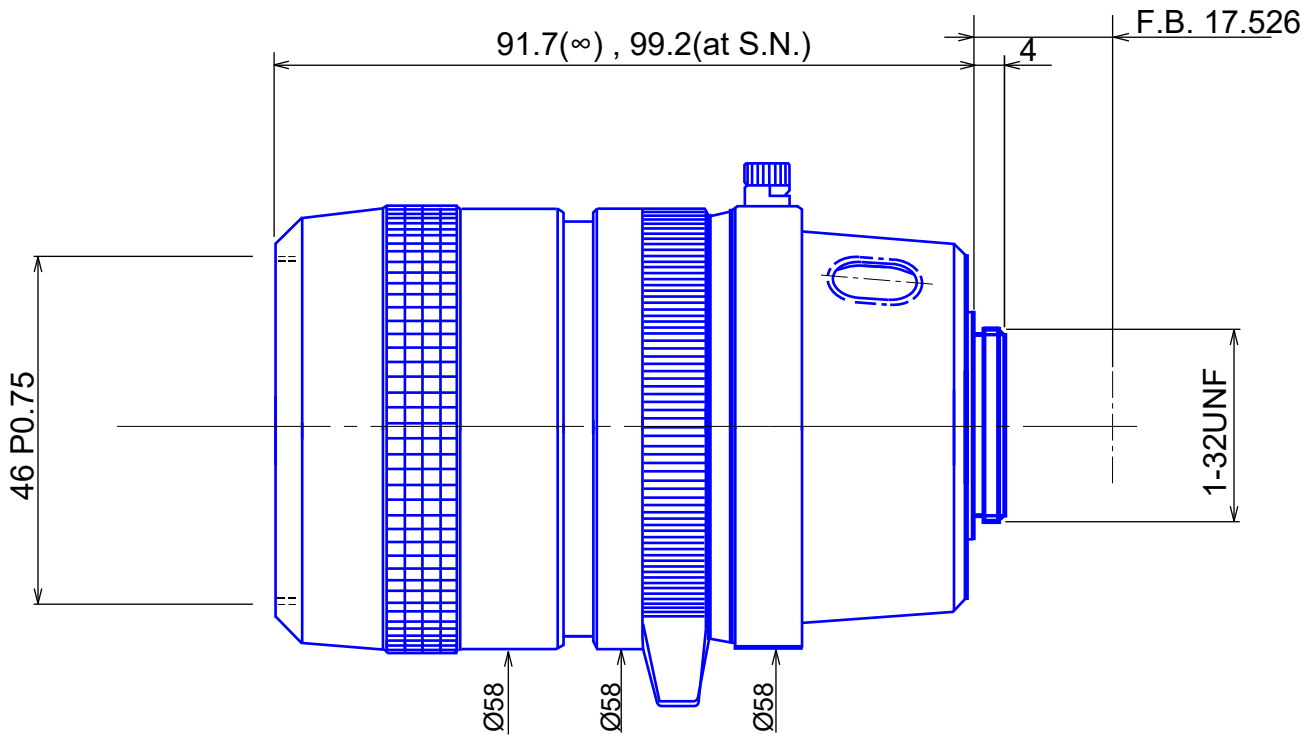

Manual Zoom Lenses

Item No. GMZ8048010MCN-1

ITEM NO.		GMZ8048010MCN-1	
Focal Length		8 - 48	(mm)
Iris Range		F1.0	
Angle of View (H x V x D)	2/3"	43.6° x 33.4° x 54.92°	
		- 7.7° x 5.7° x 9.58°	
MOD		1.0 (0.5)	(m)
Filter Thread		M46, P=0.75	
Dimension (D x L)		Ø58 x 100	(mm)
Weight		400	(g)