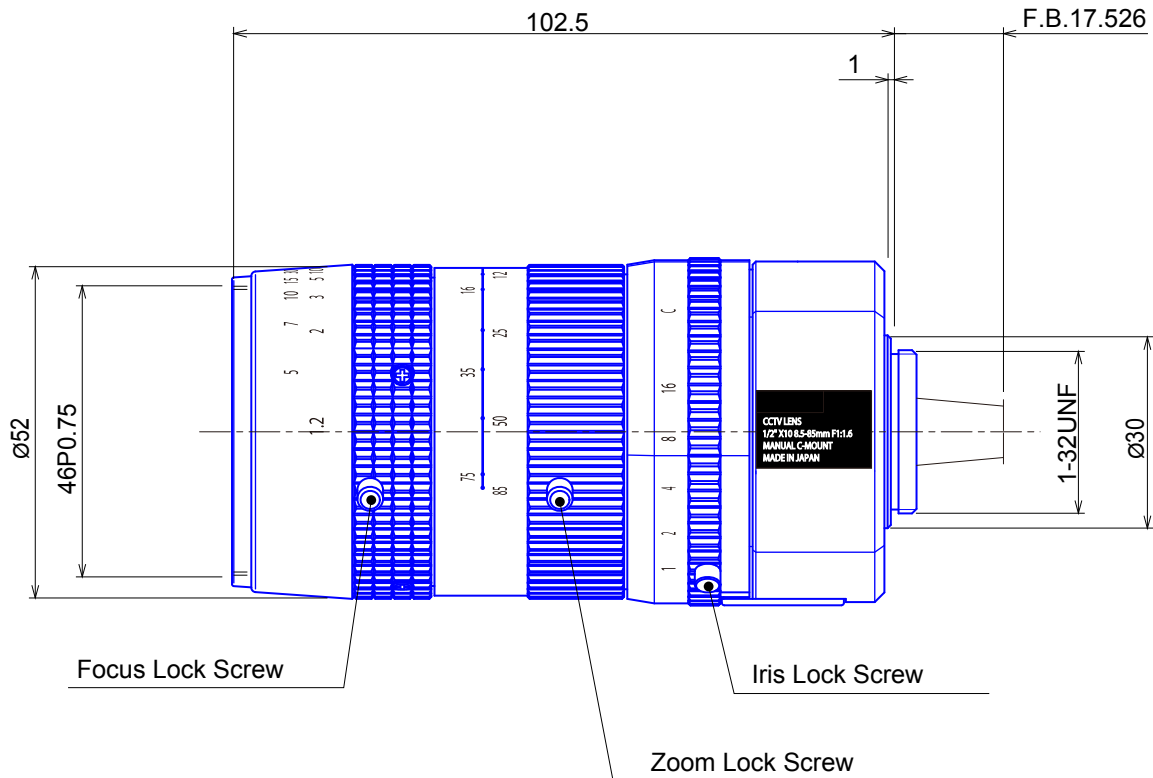

Manual Zoom Lenses

Item No. GMZ28585MCN

| ITEM NO. | | GMZ28585MCN | |
|------------------------------|------|-----------------------------|--|
| Focal Length | | 8.5 - 85 (mm) | |
| Iris Range | | F1.6 - Close | |
| Angle of View (H x V x D) | 1/2" | 41.3° x 31.5° - 4.3° x 3.2° | |
| MOD | | 1.2 (m) | |
| Filter Thread | | M46, P=0.75 | |
| Dimension (D x L) | | Ø52 x 102.5 (mm) | |
| Weight | | 210 (g) | |