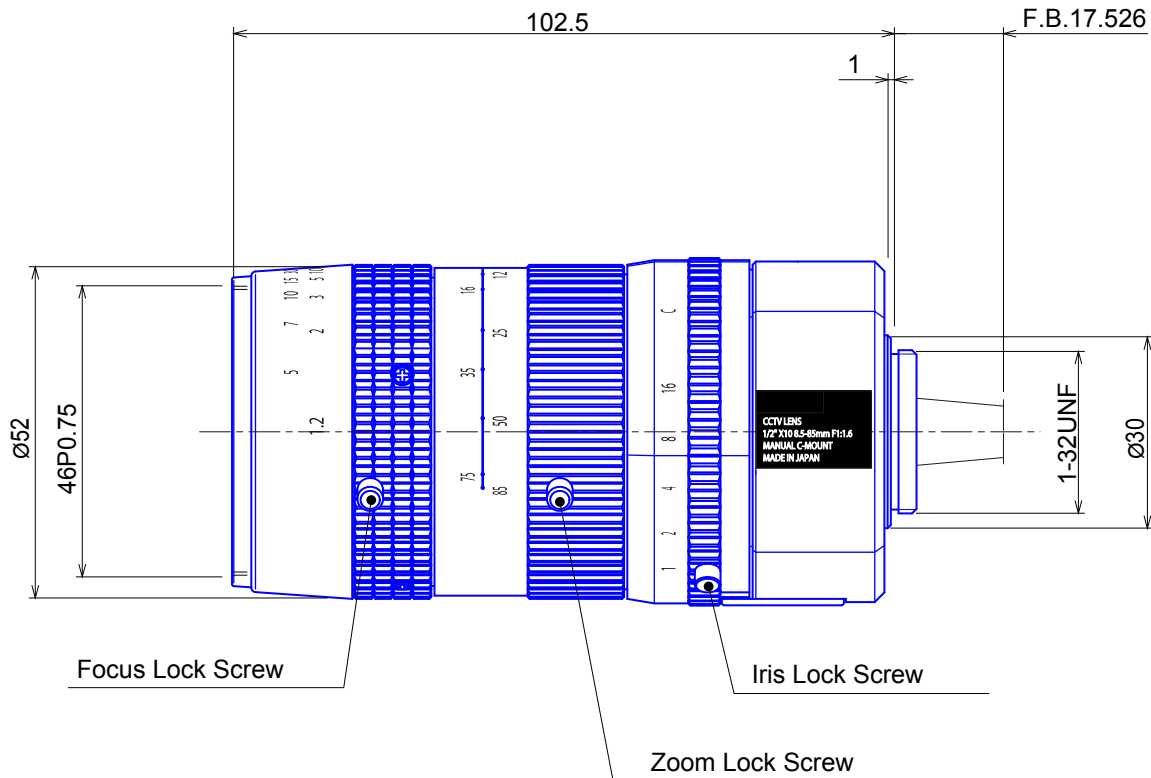

Manual Zoom Lenses

Item No. GMZ28585MCN

ITEM NO.		GMZ28585MCN
Focal Length		8.5 - 85 (mm)
Iris Range		F1.6 - Close
Angle of View (H x V x D)	1/2"	41.3° x 31.5° - 4.3° x 3.2°
MOD		1.2 (m)
Filter Thread		M46, P=0.75
Dimension (D x L)		Ø52 x 102.5 (mm)
Weight		210 (g)