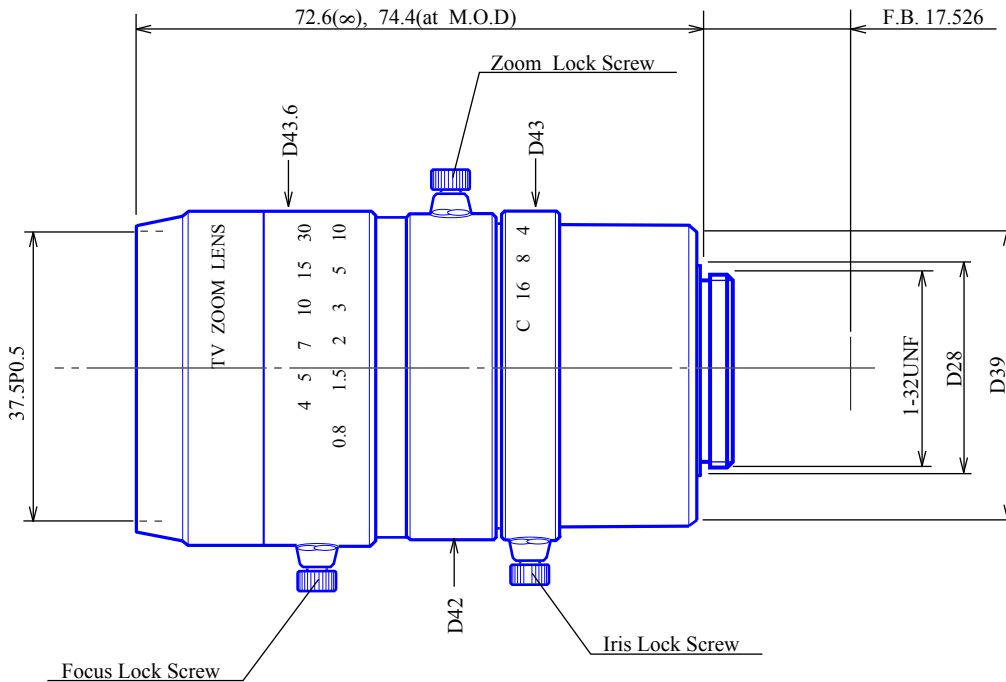

Manual Zoom Lenses

Item No. GMZ28551MCN

ITEM NO.		GMZ28551MCN	
Focal Length		8.5 - 51.0	(mm)
Iris Range		F1.6 - Close	
Angle of View (H x V x D)	1/2"	31° x 23° - 5.5° x 4.5°	
MOD		0.8	(m)
Filter Thread		M37.5, P=0.5	
Dimention (D x L)		Ø44 x 78.0	(mm)
Weight		125	(g)