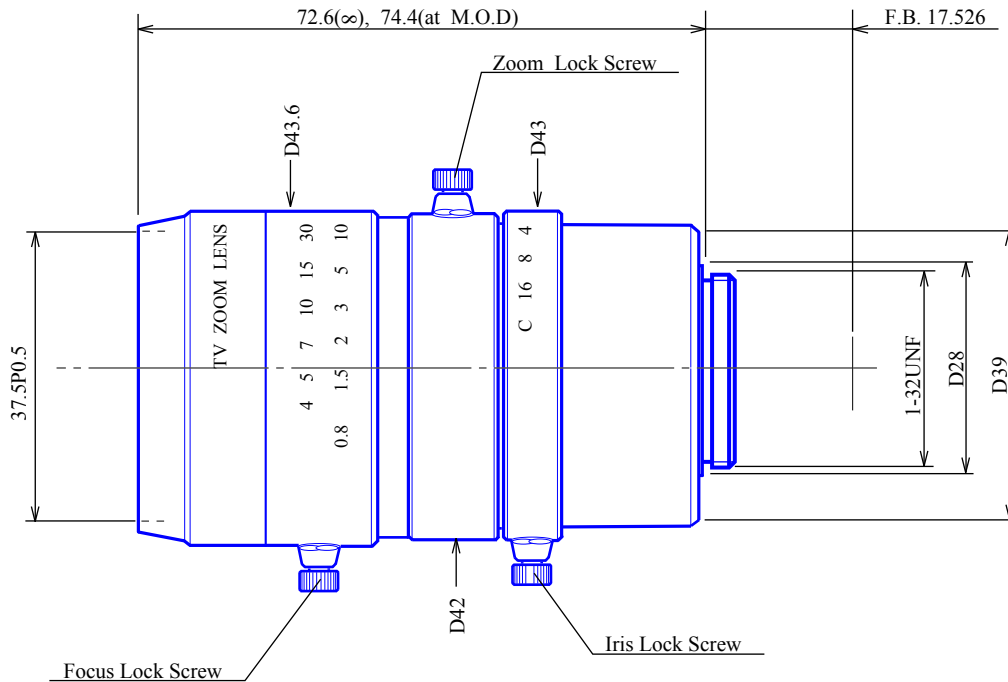

Manual Zoom Lenses

Item No. GMZ28551MCN

ITEM NO.		GMZ28551MCN	
Focal Length		8.5 - 51.0	(mm)
Iris Range		F1.6 - Close	
Angle of View (H x V x D)	1/2"	31° x 23° - 5.5° x 4.5°	
MOD		0.8	(m)
Filter Thread		M37.5, P=0.5	
Dimention (D x L)		Ø44 x 78.0	(mm)
Weight		125	(g)