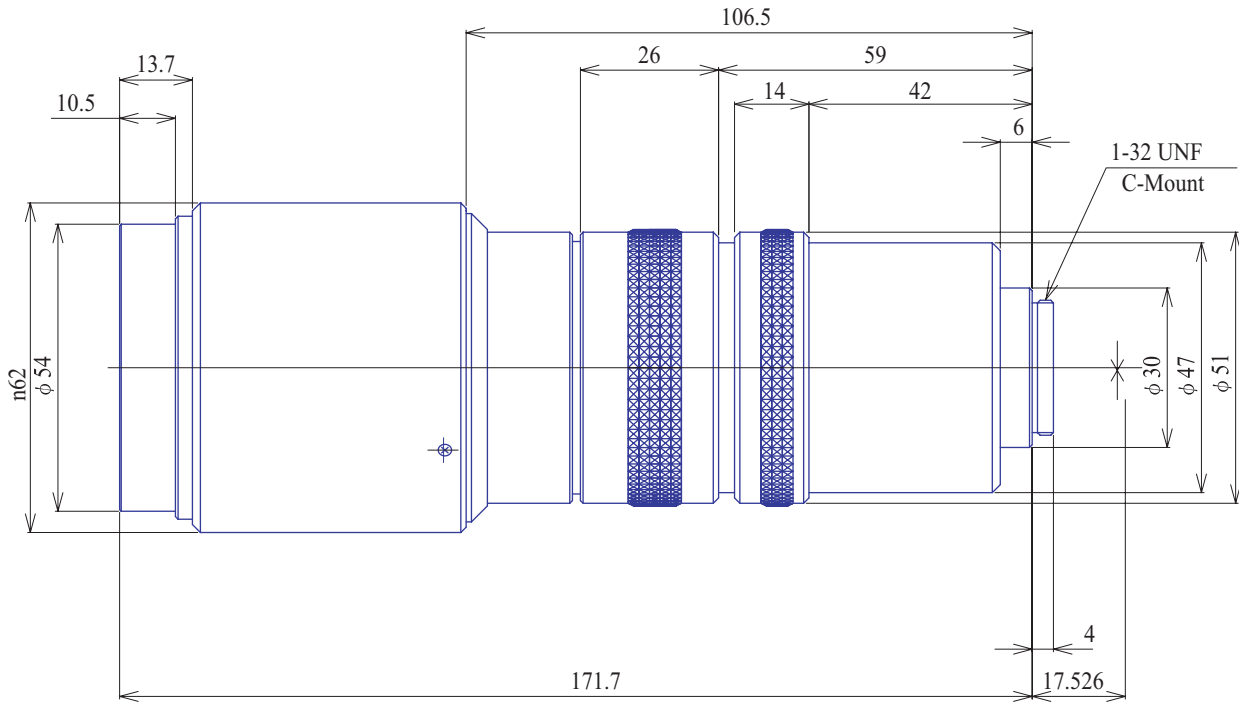

Manual Zoom Lenses

Item No. GMZ18108

ITEM NO.		GMZ18108	
Focal Length		18 - 108.0 (mm)	
Iris Range		F2.5 - 16	
Angle of View (H x V x D)	2/3"	27.2° x 20.4° x 34.0° - 4.6° x 3.5° x 5.8°	
MOD		0.12 - 0.33 (m)	
Filter Thread		M=52, P=0.75	
Dimension (D x L)		$\phi 62$ x 172 (mm)	
Weight		580 (g)	