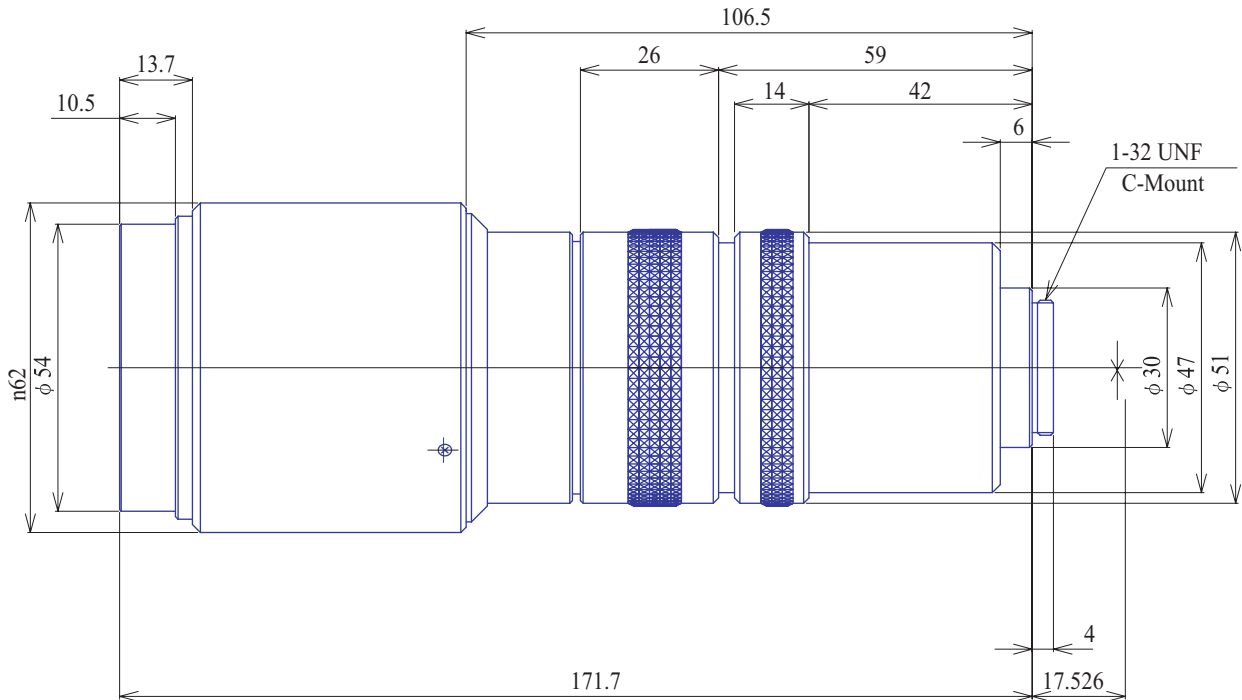

Manual Zoom Lenses

Item No. GMZ18108

ITEM NO.		GMZ18108
Focal Length		18 - 108.0 (mm)
Iris Range		F2.5 - 16
Angle of View (H x V x D)	2/3"	27.2° x 20.4° x 34.0° - 4.6° x 3.5° x 5.8°
MOD		0.12 - 0.33 (m)
Filter Thread		M=52, P=0.75
Dimension (D x L)		$\phi 62$ x 172 (mm)
Weight		580 (g)