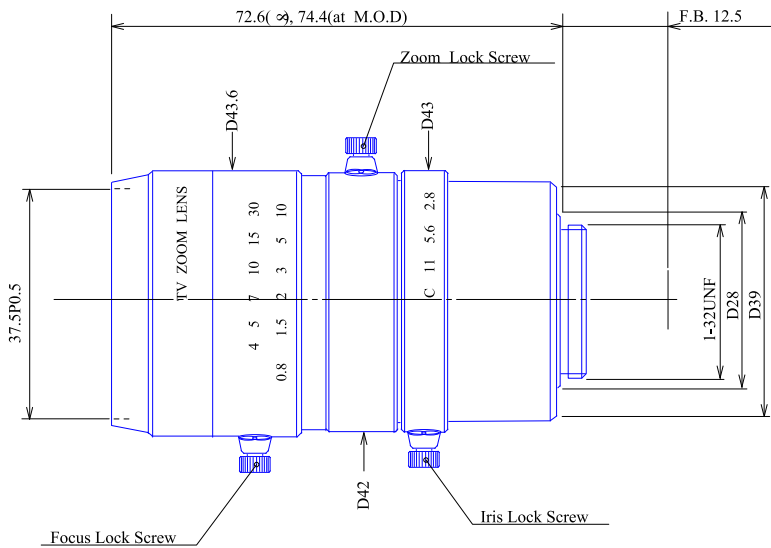

Manual Zoom Lenses

Item No. GMZ16539MSN

ITEM NO.		GMZ16539MSN
Focal Length		6.5 - 39.0 (mm)
Iris Range		F1.4 - Close
Angle of View (H x V x D)	1/3"	40° x 31° - 7° x 5.5°
MOD		0.8 (m)
Filter Thread		M37.5, P=0.5
Dimension (D x L)		Ø44 x 73.0 (mm)
Weight		125 (g)