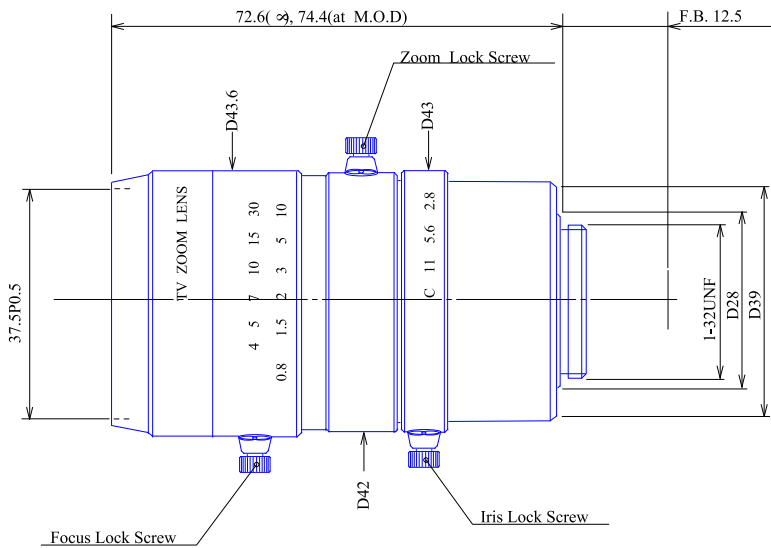

Manual Zoom Lenses

Item No. GMZ16539MSN

ITEM NO.		GMZ16539MSN	
Focal Length		6.5 - 39.0 (mm)	
Iris Range		F1.4 - Close	
Angle of View (H x V x D)	1/3"	40° x 31° - 7° x 5.5°	
MOD		0.8 (m)	
Filter Thread		M37.5, P=0.5	
Dimension (D x L)		Ø44 x 73.0 (mm)	
Weight		125 (g)	