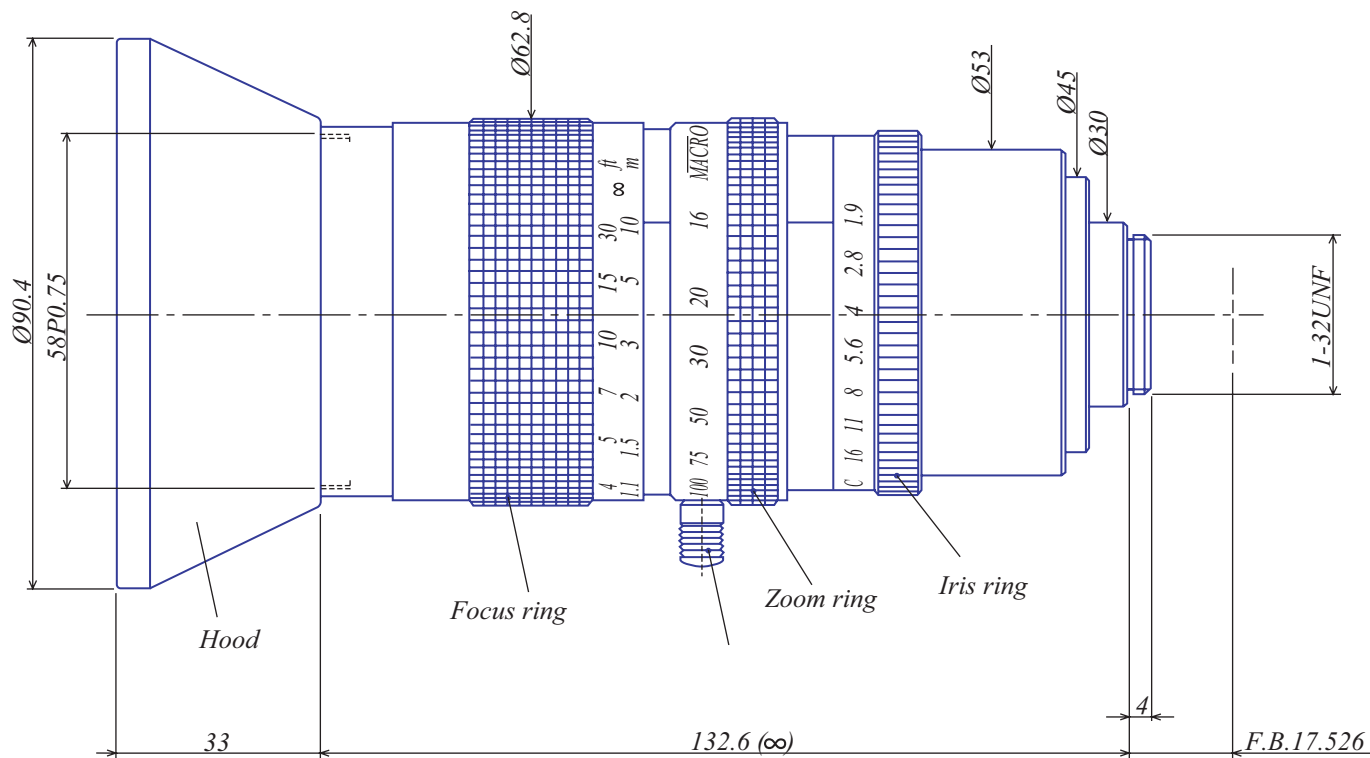

Manual Zoom Lenses

Item No. GMZ16100MCN

ITEM NO.		GMZ16100MCN
Focal Length		16 - 100 (mm)
Iris Range		F1.9 - Close
Angle of View (Hx V x D)	1"	43.6° x 33.4° 7.3° x 5.5°
MOD		1.1 (m)
Filter Thread		M=58.0 , P=0.75
Dimention (D x L)		Ø62.8 x 132.6 (mm)
Weight		620 (g)