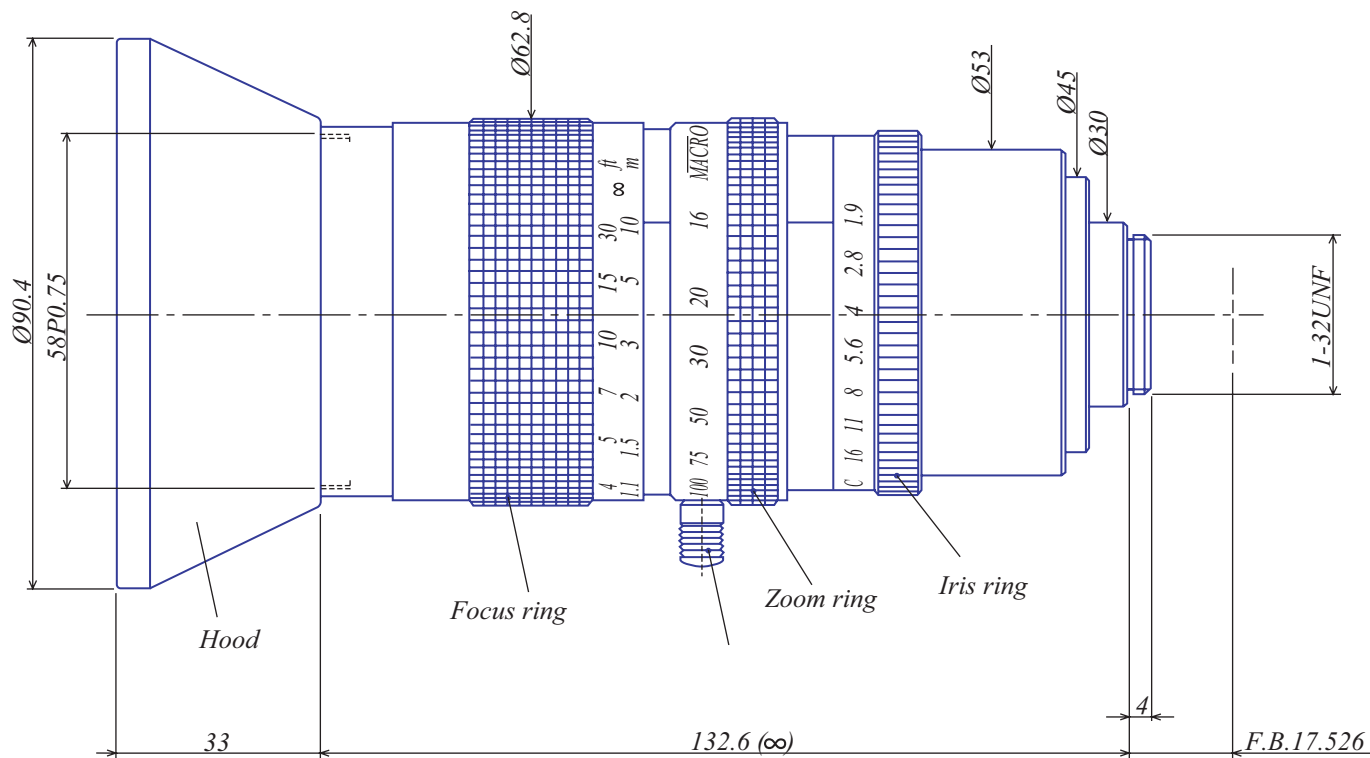

Manual Zoom Lenses

Item No. GMZ16100MCN

ITEM NO.		GMZ16100MCN	
Focal Length		16 - 100 (mm)	
Iris Range		F1.9 - Close	
Angle of View (Hx V x D)	1"	43.6° x 33.4°	
		7.3° x 5.5°	
MOD		1.1 (m)	
Filter Thread		M=58.0 , P=0.75	
Dimention (D x L)		Ø62.8 x 132.6 (mm)	
Weight		620 (g)	