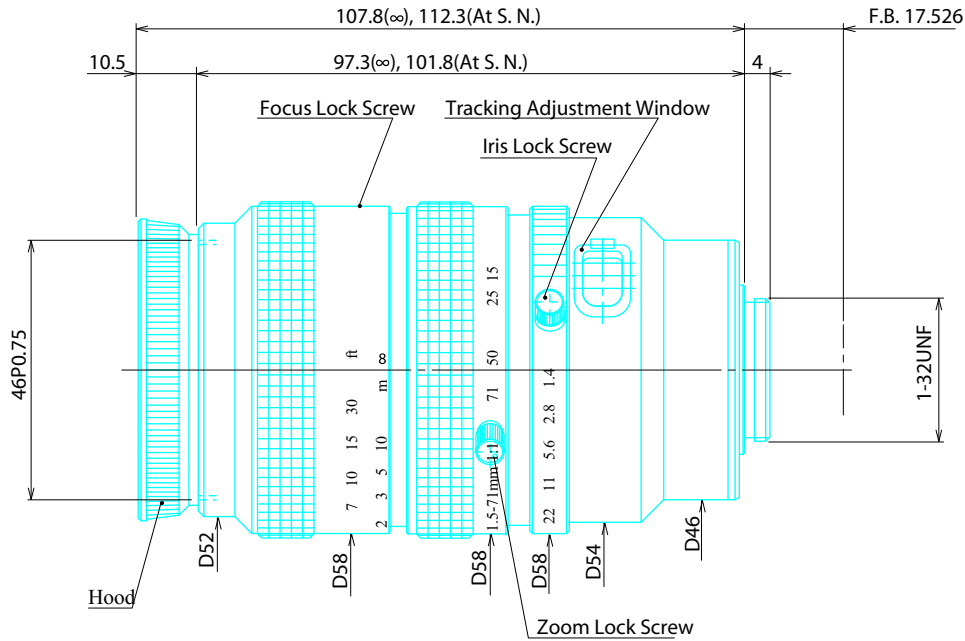

### Item No. GMZ11569MCN

ITEM NO.		GMZ11569MCN
Focal Length		11.5 - 69 (mm)
Iris Range		F1.4 - Close
Angle of View ( Hx V x D )	1/2"	31.1° x 23.6° x 38.3° 5.3° x 4.0° x 6.6°
	2/3"	41.9° x 32.0° x 51.6° 7.3° x 5.5° x 9.0°
MOD		1.0 (m)
Filter Thread		M=46.0 , P=0.75
Dimention ( D x L )		φ 58.0 x 113.0 (mm)
Weight		420 (g)