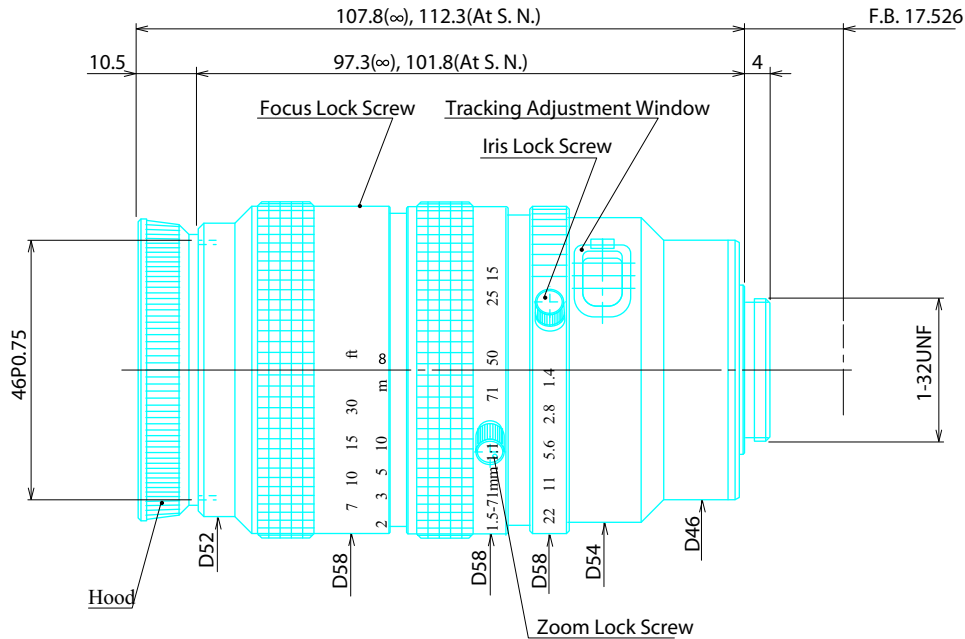

Manual Zoom Lenses

Item No. GMZ11569MCN

ITEM NO.		GMZ11569MCN
Focal Length		11.5 - 69 (mm)
Iris Range		F1.4 - Close
Angle of View (Hx V x D)	1/2"	31.1° x 23.6° x 38.3° 5.3° x 4.0° x 6.6°
	2/3"	41.9° x 32.0° x 51.6° 7.3° x 5.5° x 9.0°
MOD		1.0 (m)
Filter Thread		M=46.0 , P=0.75
Dimention (D x L)		φ 58.0 x 113.0 (mm)
Weight		420 (g)