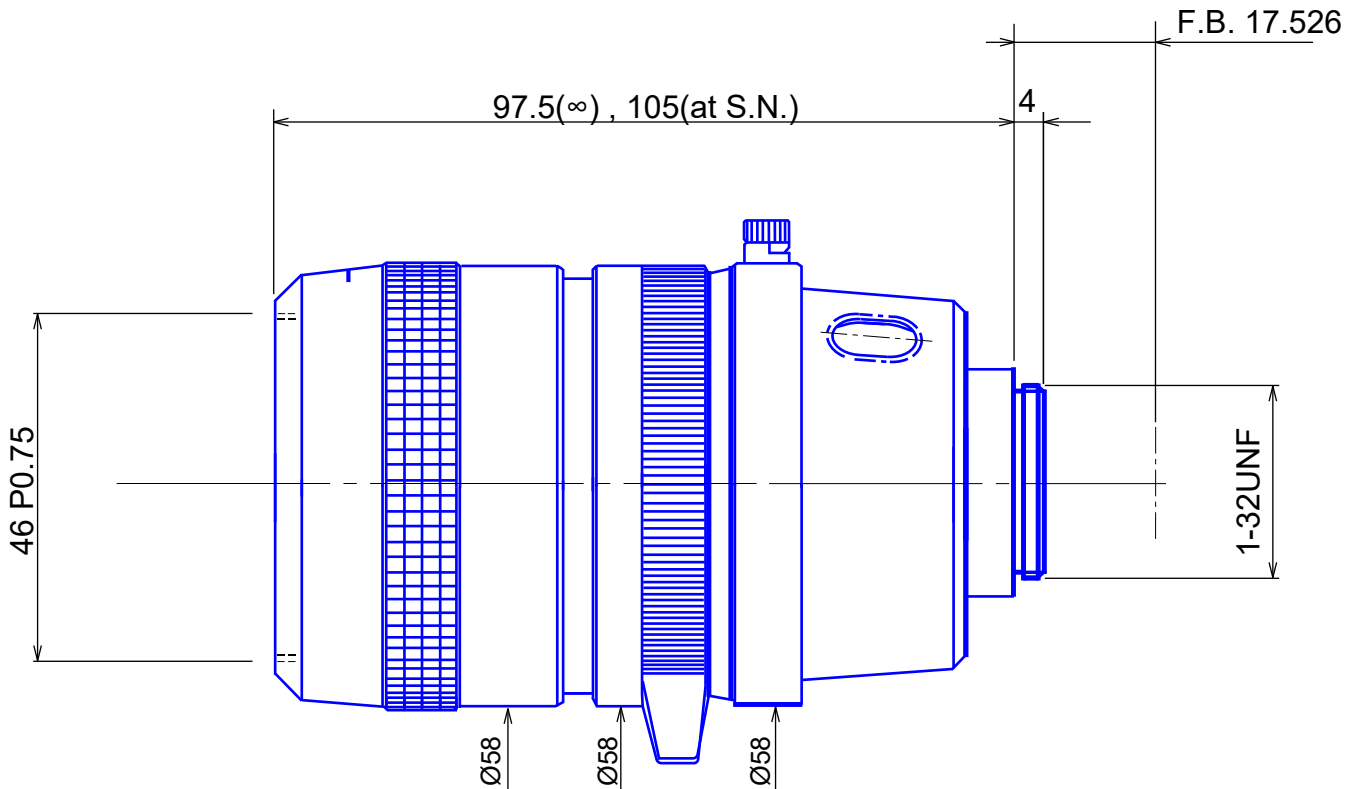

Manual Zoom Lenses

Item No. GMZ11569MCN-1

ITEM NO.		GMZ11569MCN-1	
Focal Length		11.5 - 69	(mm)
Iris Range		F1.4	
Angle of View (H x V x D)	2/3"	41.9° x 32° x 51.6°	
		- 7.3° x 5.5° x 9°	
MOD		1.0 (0.3)	(m)
Filter Thread		M46, P=0.75	
Dimension (D x L)		Ø58 x 105	(mm)
Weight		400	(g)