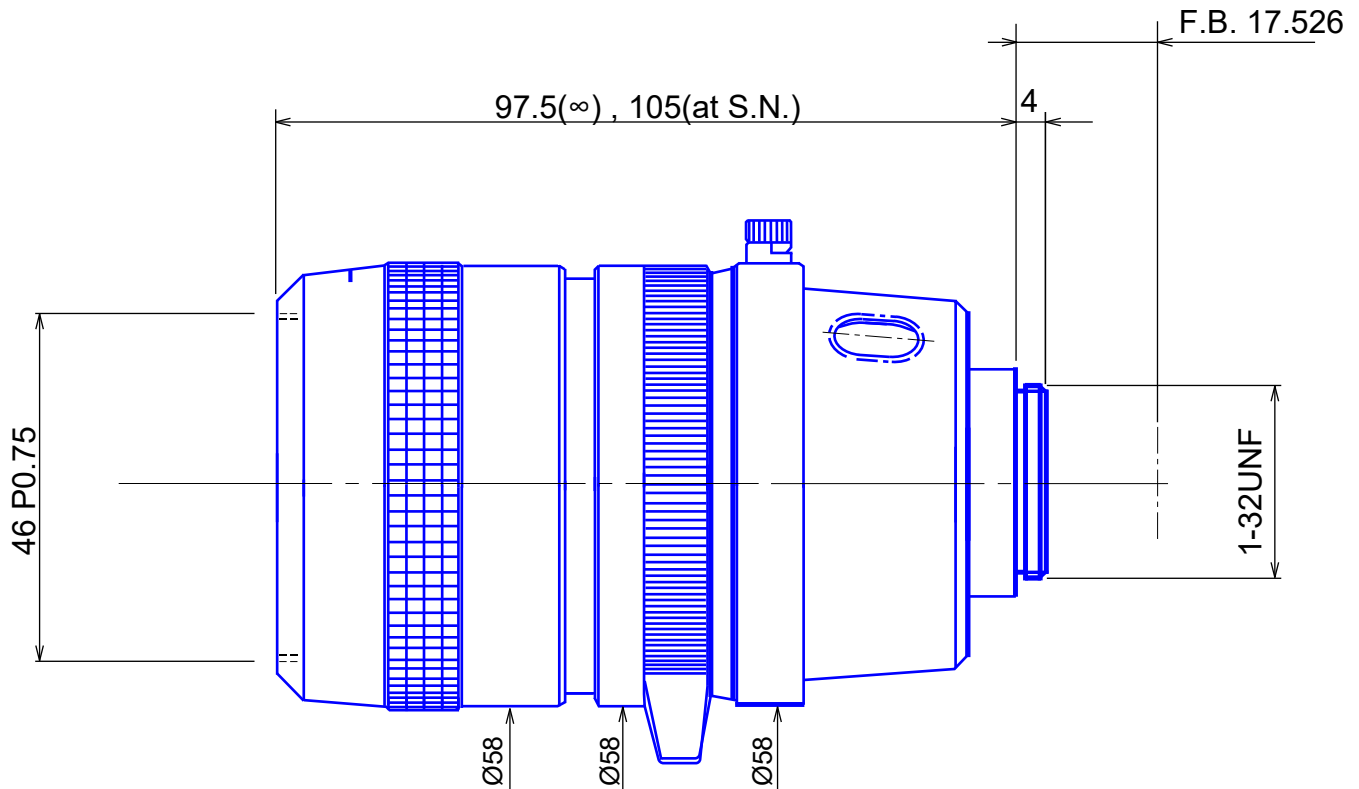

Manual Zoom Lenses

Item No. GMZ11569MCN-1

| ITEM NO. | | GMZ11569MCN-1 | |
|------------------------------|------|---------------------|------|
| Focal Length | | 11.5 - 69 | (mm) |
| Iris Range | | F1.4 | |
| Angle of View (H x V x D) | 1/2" | 41.9° x 32° x 51.6° | |
| | | - 7.3° x 5.5° x 9° | |
| MOD | | 1.0 (0.3) | (m) |
| Filter Thread | | M46, P=0.75 | |
| Dimension (D x L) | | Ø58 x 105 | (mm) |
| Weight | | 400 | (g) |