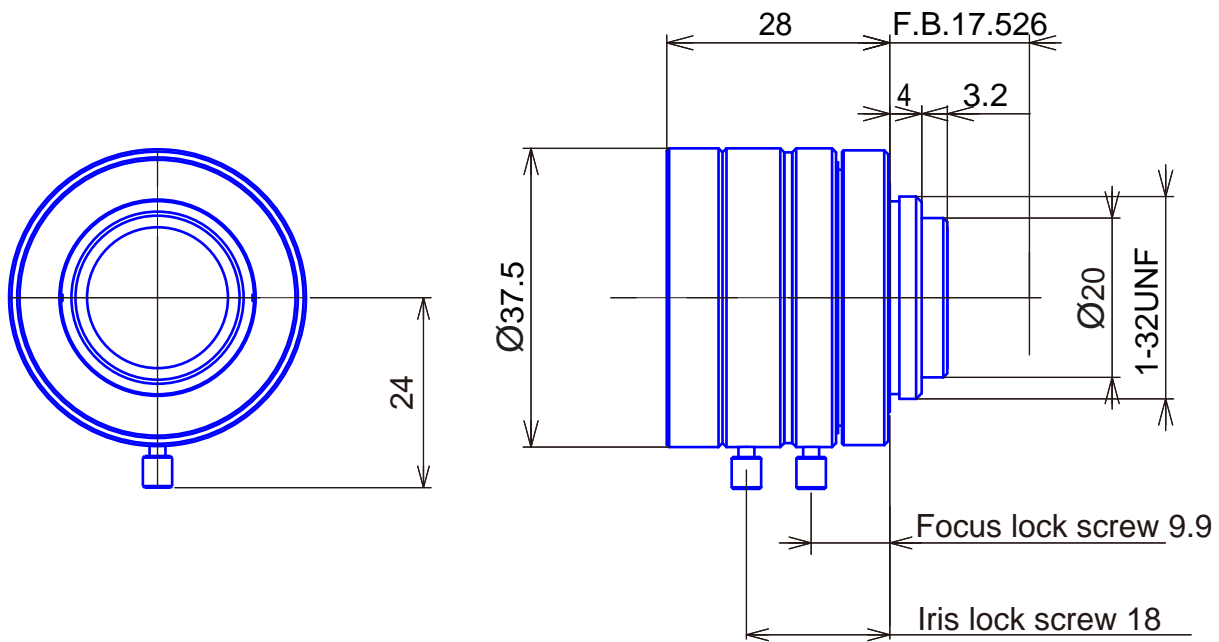

High Resolution Megapixel Lenses

Item No. GMXHR38014MCN

ITEM NO.		GMXHR38014MCN
Focal Length		8 (mm)
Iris Range		F1.4 - 22
Angle of View (H x V x D)	2/3"	56.7° x 43.8° x 68.2°
MOD		0.1 (m)
Filter Thread		M35.5, P=0.5
Dimension (D x L)		Ø37.5 x 28 (mm)
Weight		80 (g)
Notes		3megapixel