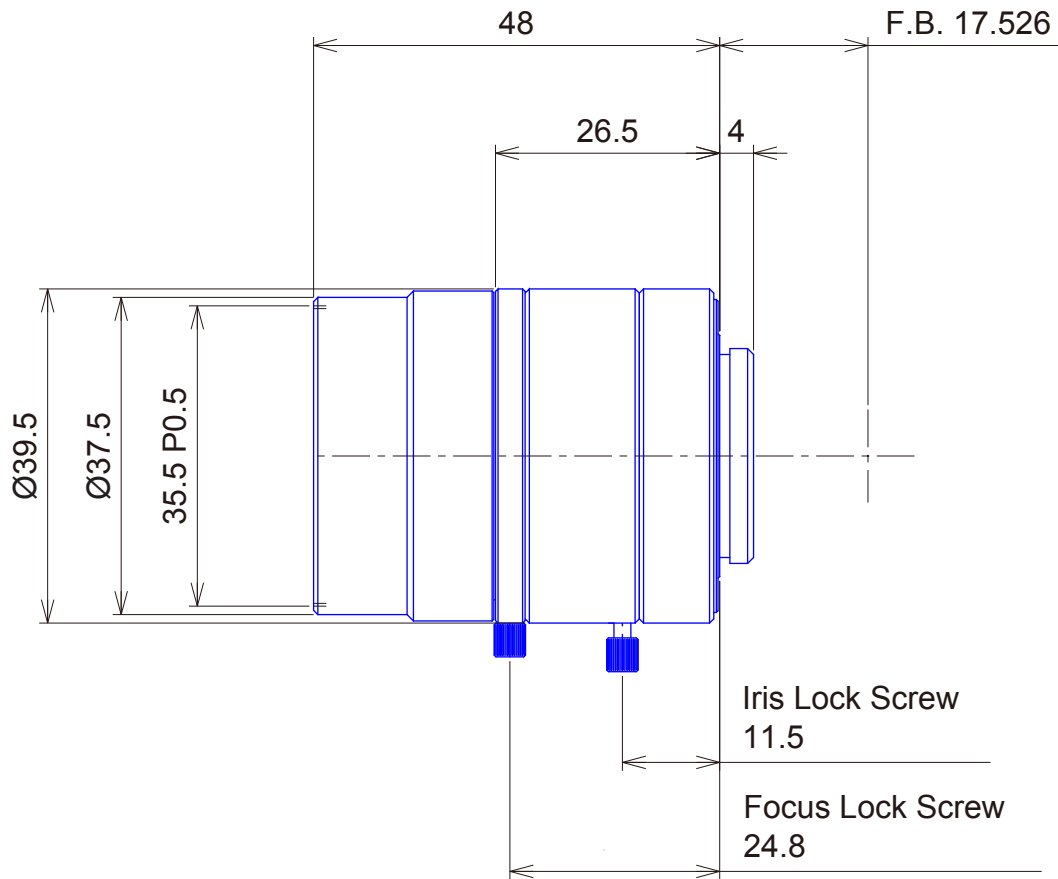

High Resolution Megapixel Lenses

**Item No. GMXHR33514MCN-1**

ITEM NO.		GMXHR33514MCN-1
Focal Length		35 (mm)
Iris Range		F1.4 - 22
Angle of View (H x V x D)	2/3"	14.3° x 10.8° x 17.8°
MOD		0.25 (m)
Filter Thread		M35.5, P=0.5
Dimension (D x L)		$\text{Ø}37.5 \times 56.5$ (mm)
Weight		145 (g)
Notes		3megapixel