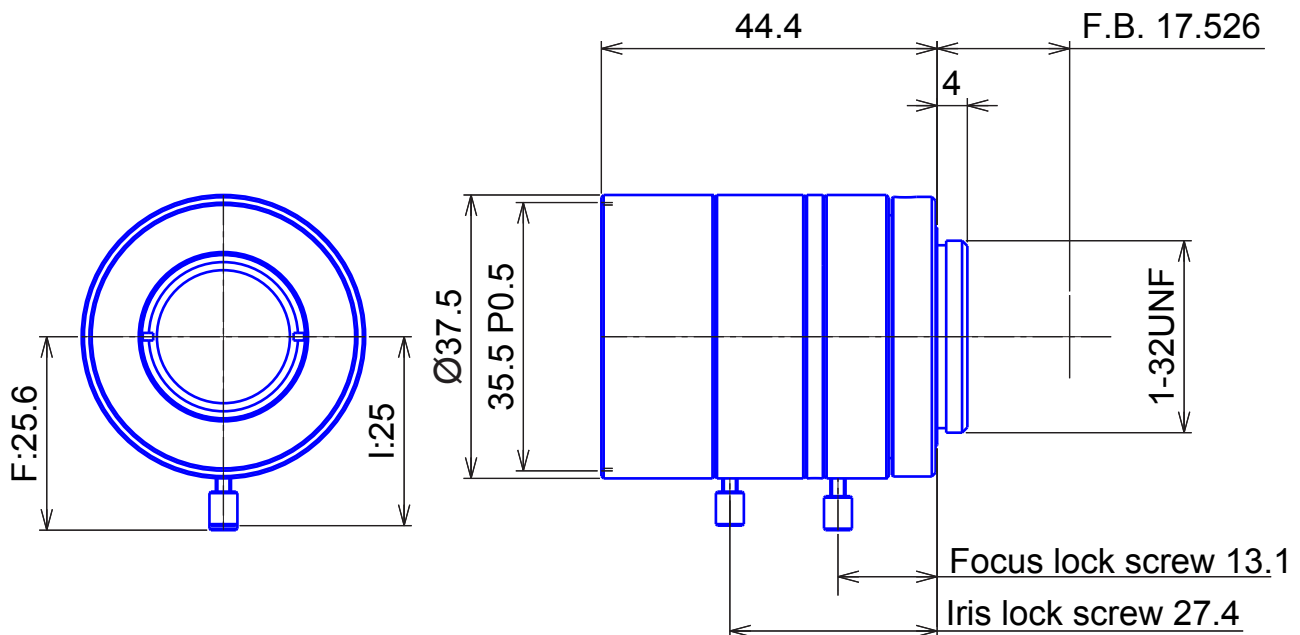

High Resolution Megapixel Lenses

Item No. GMXHR32514MCN

ITEM NO.		GMXHR32514MCN
Focal Length		25 (mm)
Iris Range		F1.4 - 22
Angle of View (H x V x D)	2/3"	20° x 15° x 24.8°
MOD		0.2 (m)
Filter Thread		M35.5 , P=0.5
Dimension (D x L)		Ø37.5 x 44.5 (mm)
Weight		110 (g)
Notes		3megapixel