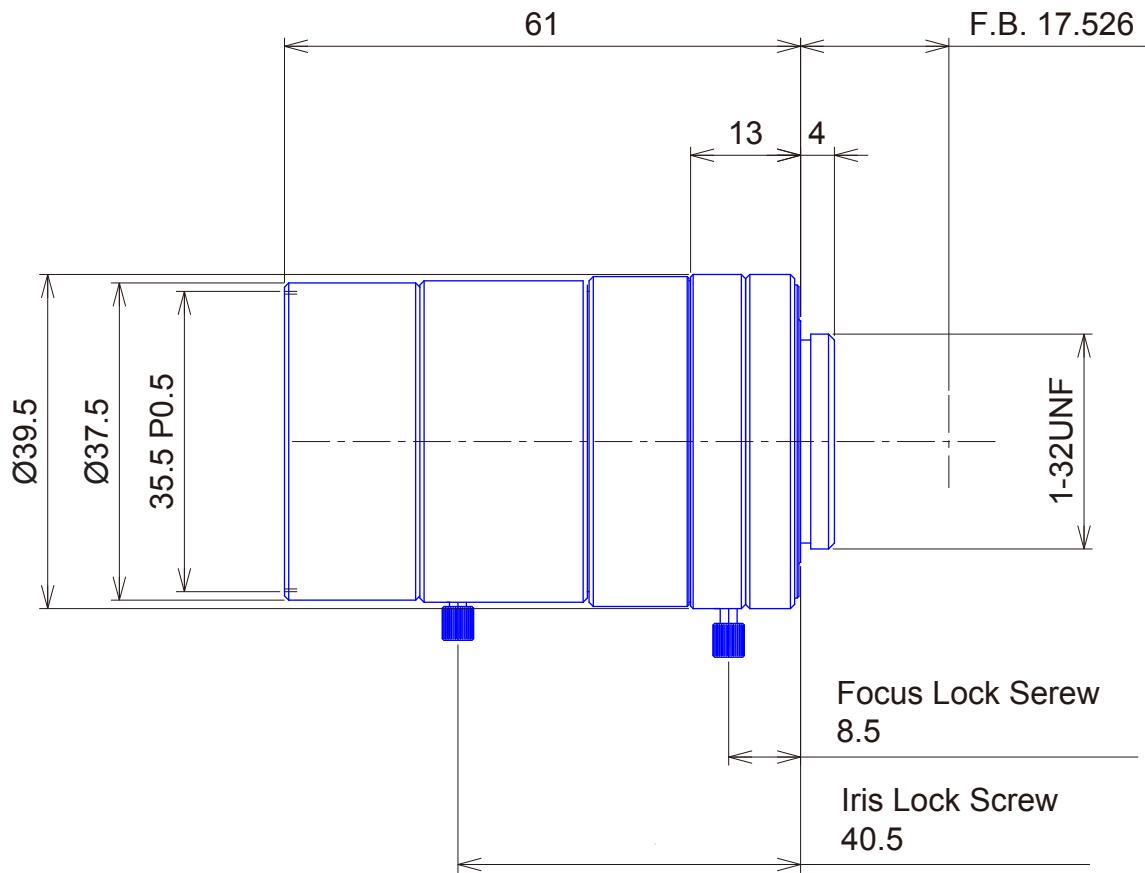

High Resolution Megapixel Lenses

Item No. GMXHR31614MCN-1

ITEM NO.		GMXHR31614MCN-1
Focal Length		16 (mm)
Iris Range		F1.4 - 22
Angle of View (H x V x D)	2/3"	30.75° x 23.31° x 37.8°
MOD		0.2 (m)
Filter Thread		M35.5, P=0.5
Dimension (D x L)		$\varnothing 37.5$ x 60.5 (mm)
Weight		175 (g)
Notes		3megapixel