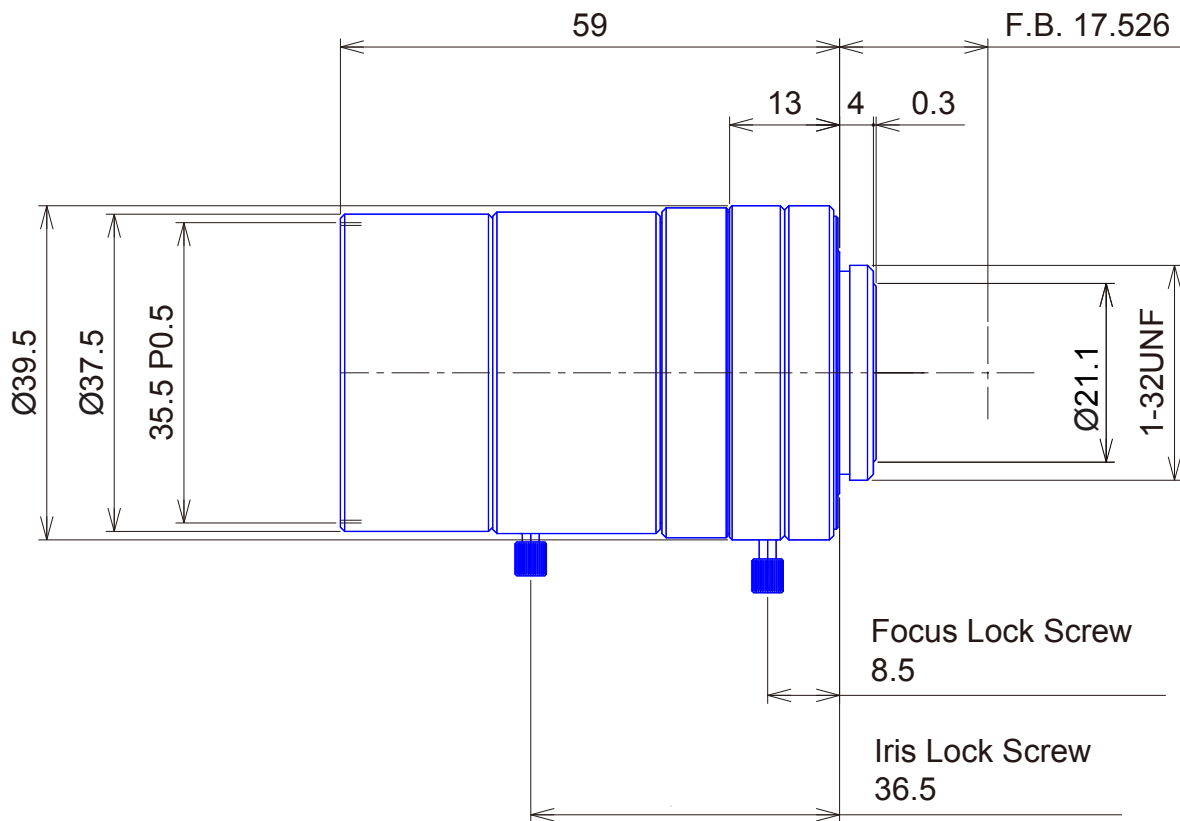

High Resolution Megapixel Lenses

Item No. GMXHR31218MCN-1

ITEM NO.		GMXHR31218MCN-1
Focal Length		12 (mm)
Iris Range		F1.8 - 22
Angle of View (H x V x D)	2/3"	40.3° x 30.8° x 49.3°
MOD		0.15 (m)
Filter Thread		M35.5, P=0.5
Dimension (D x L)		$\text{Ø}37.5 \times 56.5$ (mm)
Weight		170 (g)
Notes		3megapixel