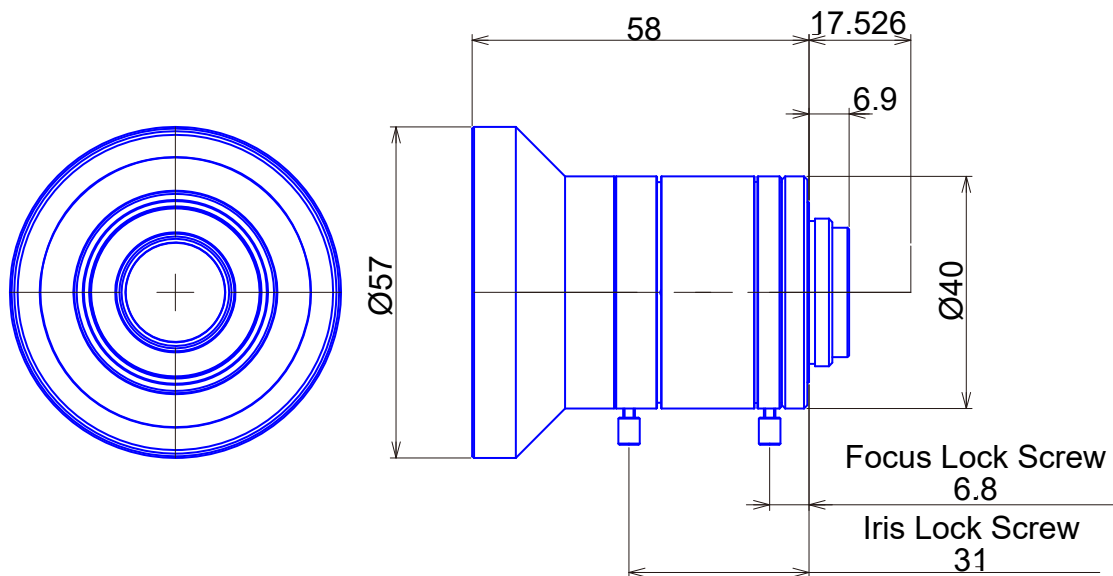

SWIR Lenses**Item No. GMTHR48014MCN-1-SWIR**

ITEM NO.		GMTHR48014MCN-1-SWIR
Focal Length		8 (mm)
Iris Range		F1.4 - 22
Angle of View (H x V x D)	1"	79.7° x 62.9° x 92.6°
MOD		0.1 (m)
Filter Thread		M=55, P=0.75
Dimension (D x L)		Ø57 x 58 (mm)
Weight		200 (g)
Notes		3Megapixel