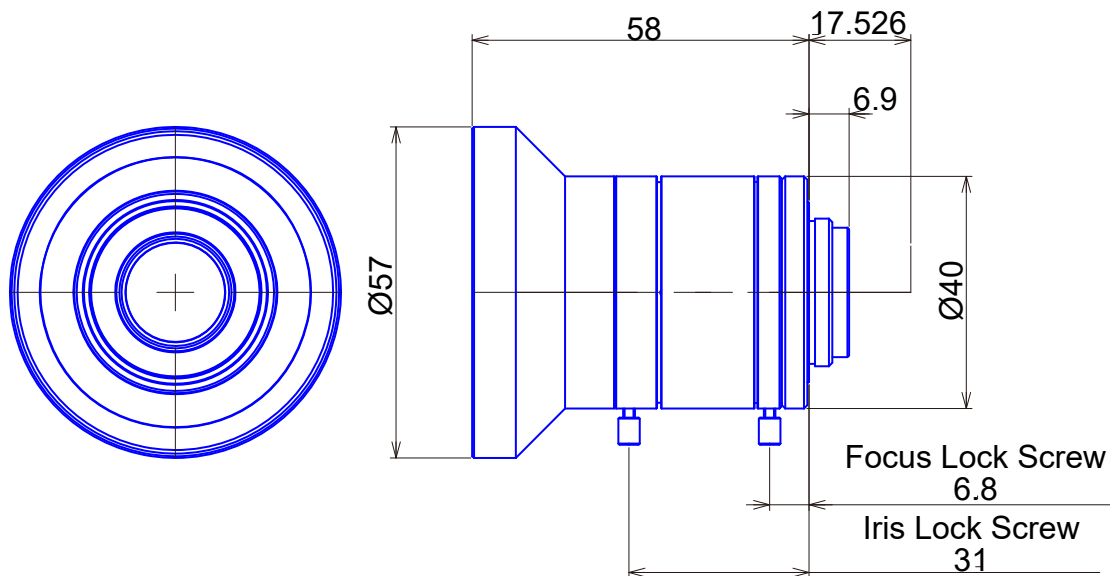

**SWIR Lenses****Item No. GMTHR48014MCN-1-SWIR**

ITEM NO.		GMTHR48014MCN-1-SWIR
Focal Length		8 (mm)
Iris Range		F1.4 - 22
Angle of View (H x V x D)	1"	79.7° x 62.9° x 92.6°
MOD		0.1 (m)
Filter Thread		M=55, P=0.75
Dimension (D x L)		Ø57 x 58 (mm)
Weight		200 (g)
Notes		3Megapixel