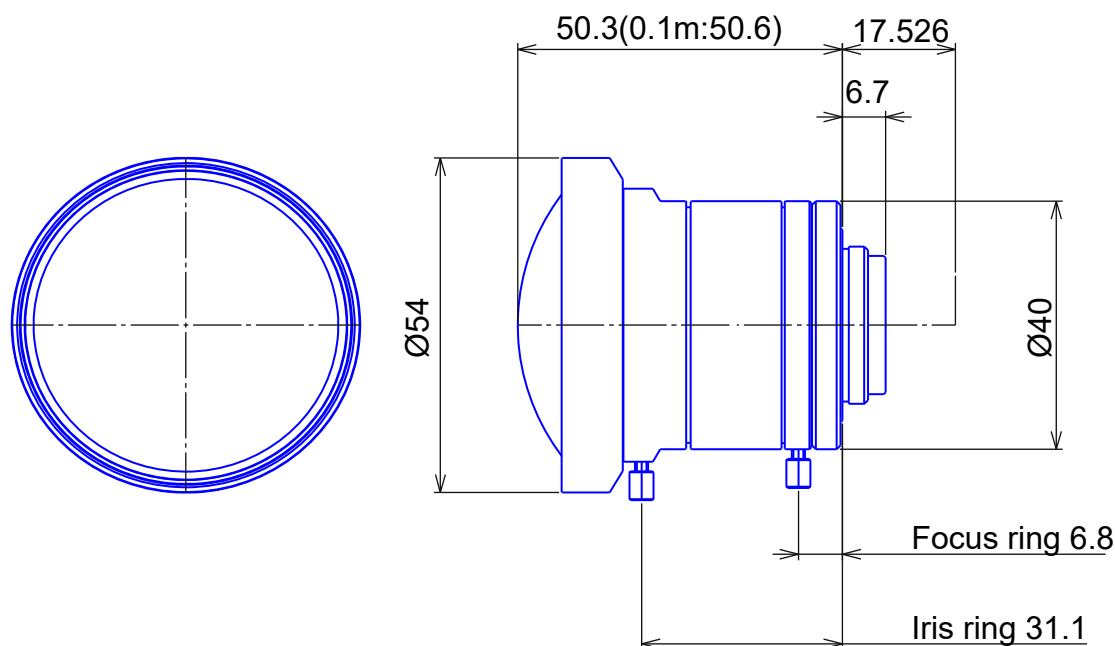

**1inch format High Resolution Lenses****Item No.GMTHR46018MCN**

ITEM NO.		GMTHR46018MCN
Focal Length		6 (mm)
Iris Range		F1.8 - 22
Angle of View (H x V x D)	1"	95.1° x 78.7° x 104.6°
MOD		0.1 (m)
Filter Thread		
Dimension (D x L)		54 x 50.3 (mm)
Weight		225 (g)
Notes		3megapixel