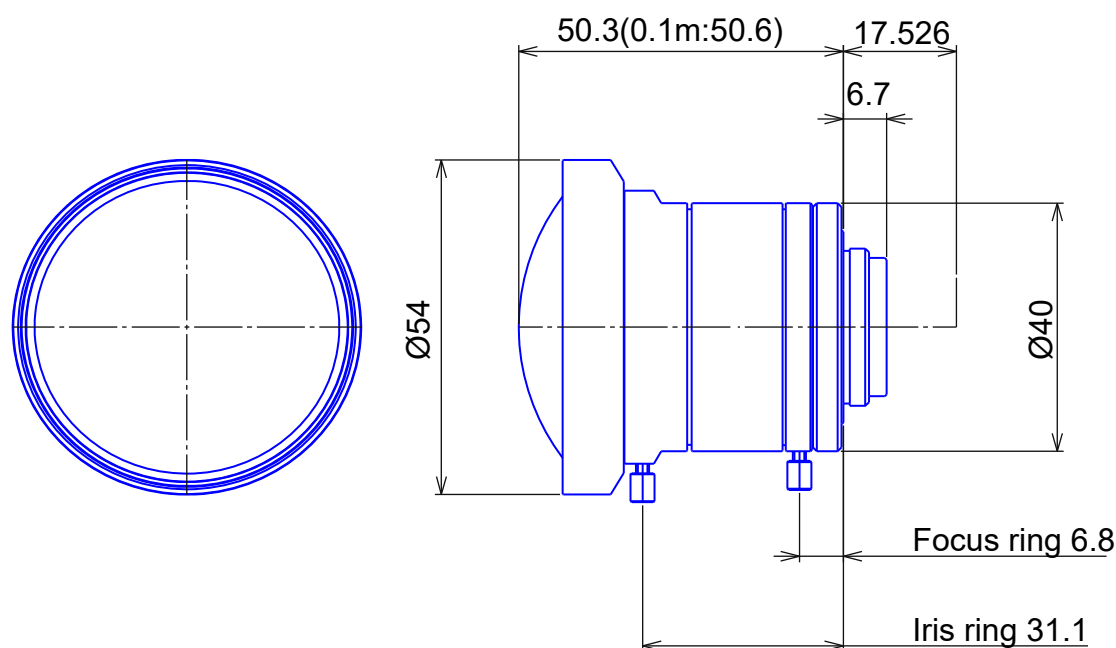

1inch format High Resolution Lenses**Item No.GMTHR46018MCN**

ITEM NO.		GMTHR46018MCN
Focal Length		6 (mm)
Iris Range		F1.8 - 22
Angle of View (H x V x D)	1"	95.1° x 78.7° x 104.6°
MOD		0.1 (m)
Filter Thread		
Dimension (D x L)		54 x 50.3 (mm)
Weight		225 (g)
Notes		