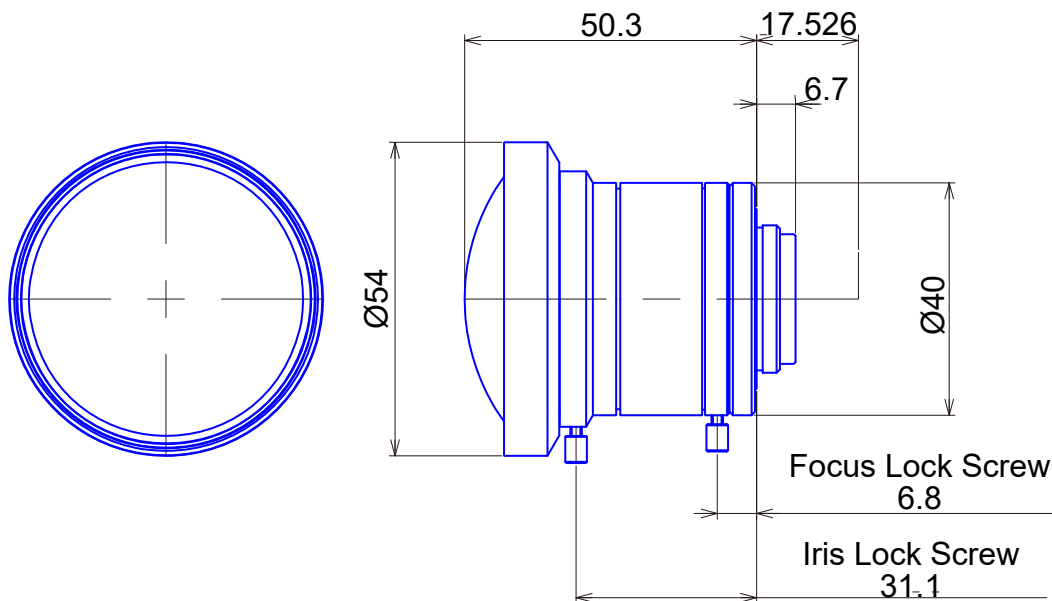

SWIR Lenses**Item No. GMTHR46018MCN-SWIR**

ITEM NO.		GMTHR46018MCN-SWIR
Focal Length		6 (mm)
Iris Range		F1.8 - 22
Angle of View (H x V x D)	1"	95.1° x 78.7° x 104.6°
MOD		0.1 (m)
Filter Thread		-
Dimension (D x L)		Ø54 x 50.3 (mm)
Weight		225 (g)
Notes		3Megapixel