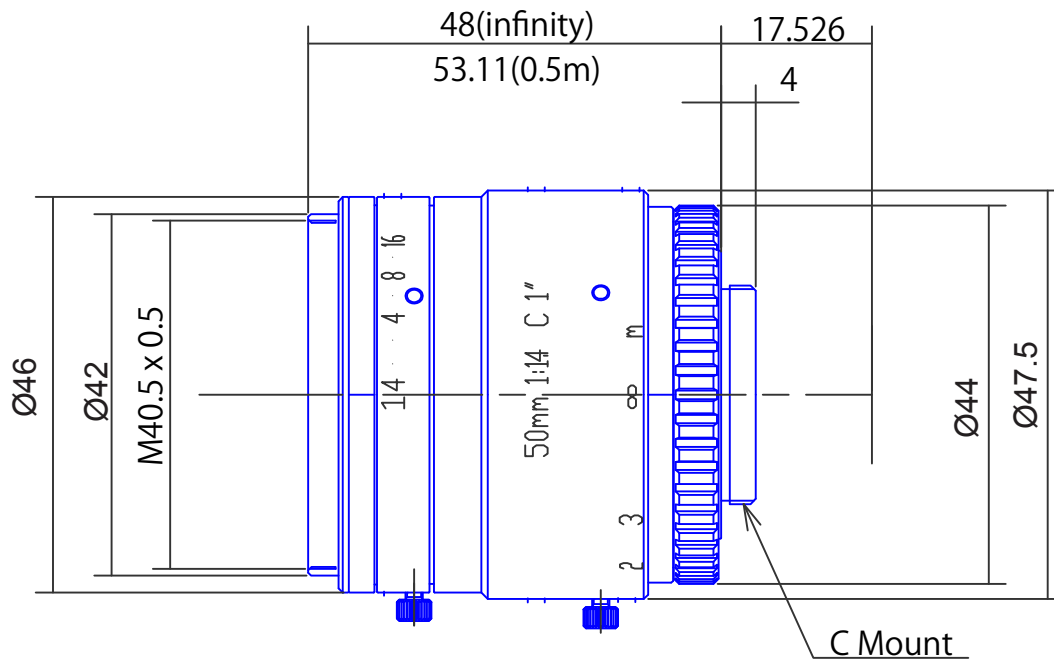

1inch format High Resolution Lenses**Item No. GMTHR45014MCN**

ITEM NO.		GMTHR45014MCN
Focal Length		50 (mm)
Iris Range		F1.4 - 16
Angle of View (H x V x D)	1"	14.5° x 10.92° x 18.03°
MOD		0.5 (m)
Filter Thread		M40.5, P=0.5
Dimension (D x L)		Ø47.5 x 48 (mm)
Weight		225 (g)
Notes		3megapixel