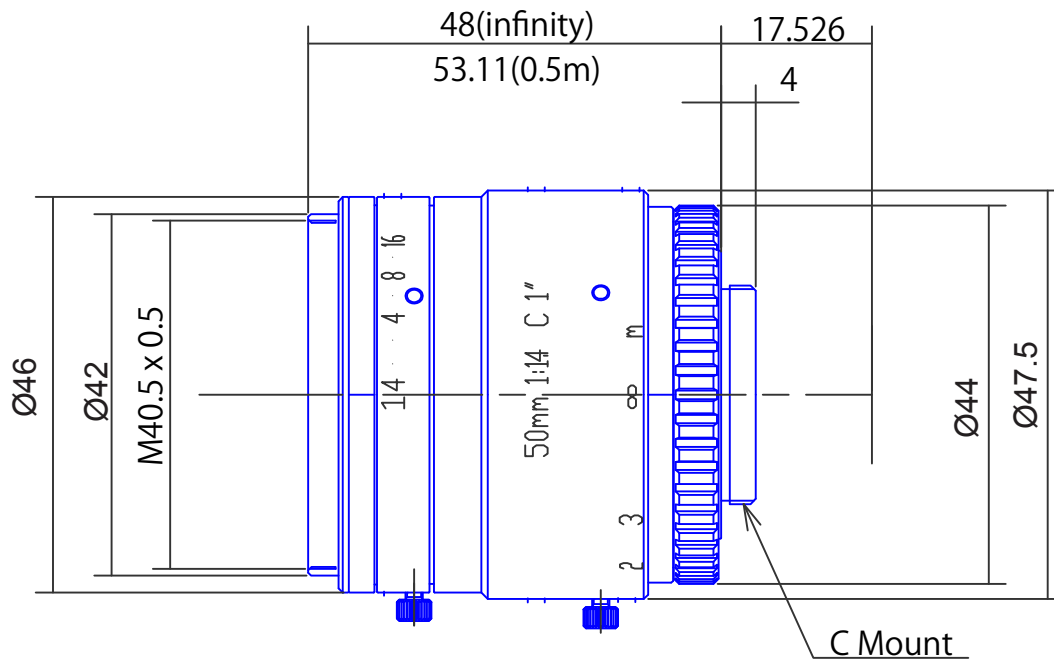

1inch format High Resolution Lenses**Item No.GMTHR45014MCN**

ITEM NO.		GMTHR45014MCN
Focal Length		50 (mm)
Iris Range		F1.4 - 16
Angle of View (H x V x D)	1"	14.5° x 10.92° x 18.03°
MOD		0.5 (m)
Filter Thread		M40.5, P=0.5
Dimension (D x L)		Ø47.5 x 48 (mm)
Weight		225 (g)
Notes		3megapixel