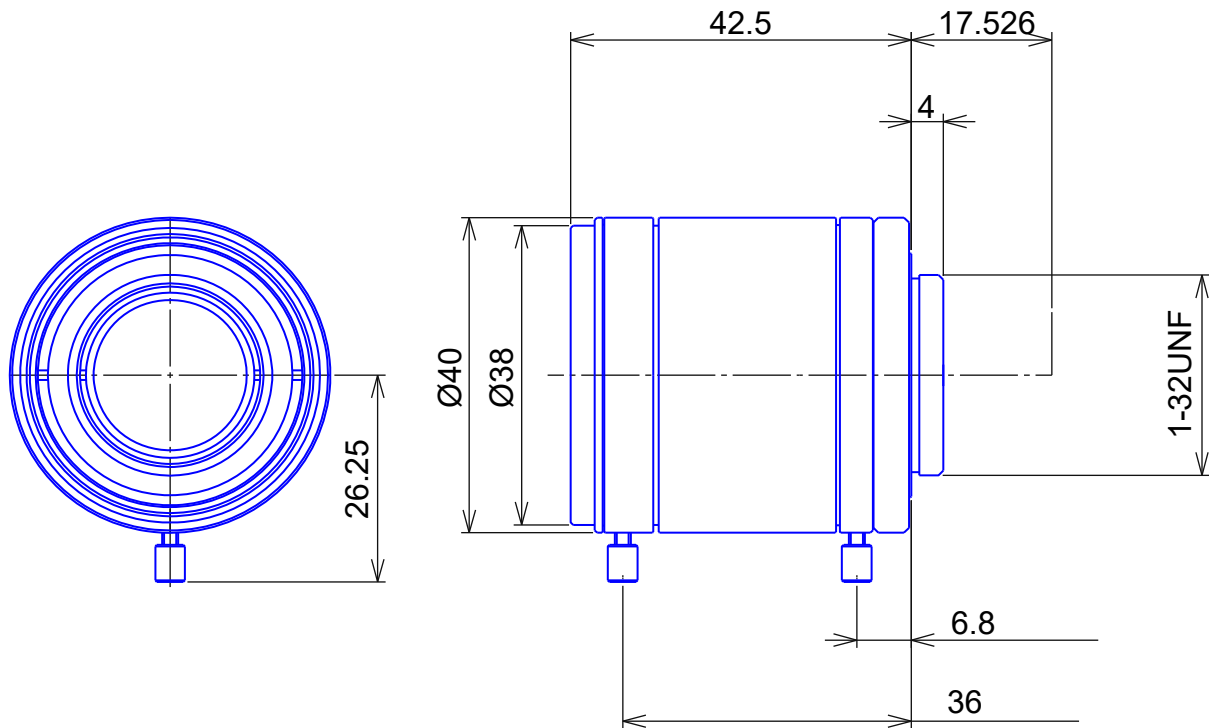

1inch Format High Resolution Lenses**Item No.GMTHR43514MCN**

ITEM NO.		GMTHR43514MCN
Focal Length		35.0 (mm)
Iris Range		F1.4 - 22
Angle of View (H x V x D)	1"	20.9° x 16.0° x 26.0°
MOD		0.3 (m)
Filter Thread		M=35.5 , P=0.5
Dimension (D x L)		Ø40 x 42.5 (mm)
Weight		225 (g)
Notes		5megapixel