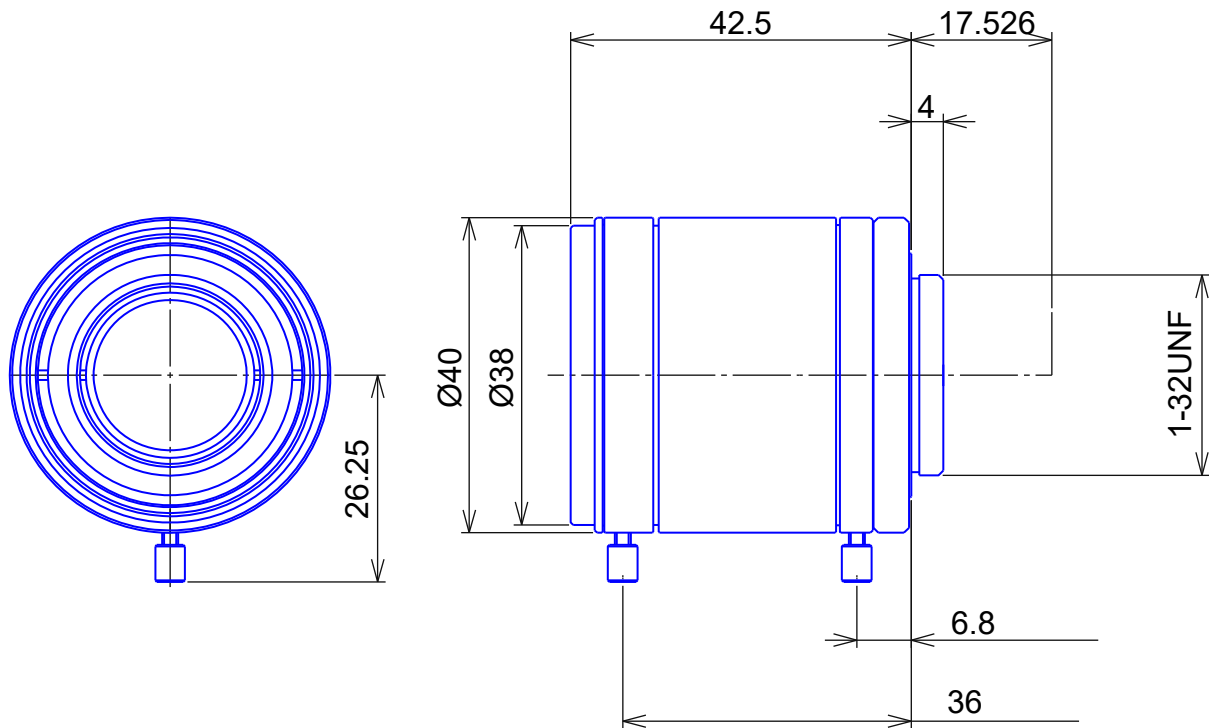

1inch Format High Resolution Lenses**Item No. GMTHR43514MCN**

ITEM NO.		GMTHR43514MCN
Focal Length		35.0 (mm)
Iris Range		F1.4 - 22
Angle of View (H x V x D)	1"	20.9° x 16.0° x 26.0°
MOD		0.3 (m)
Filter Thread		M=35.5, P=0.5
Dimension (D x L)		Ø40 x 42.5 (mm)
Weight		225 (g)
Notes		5megapixel