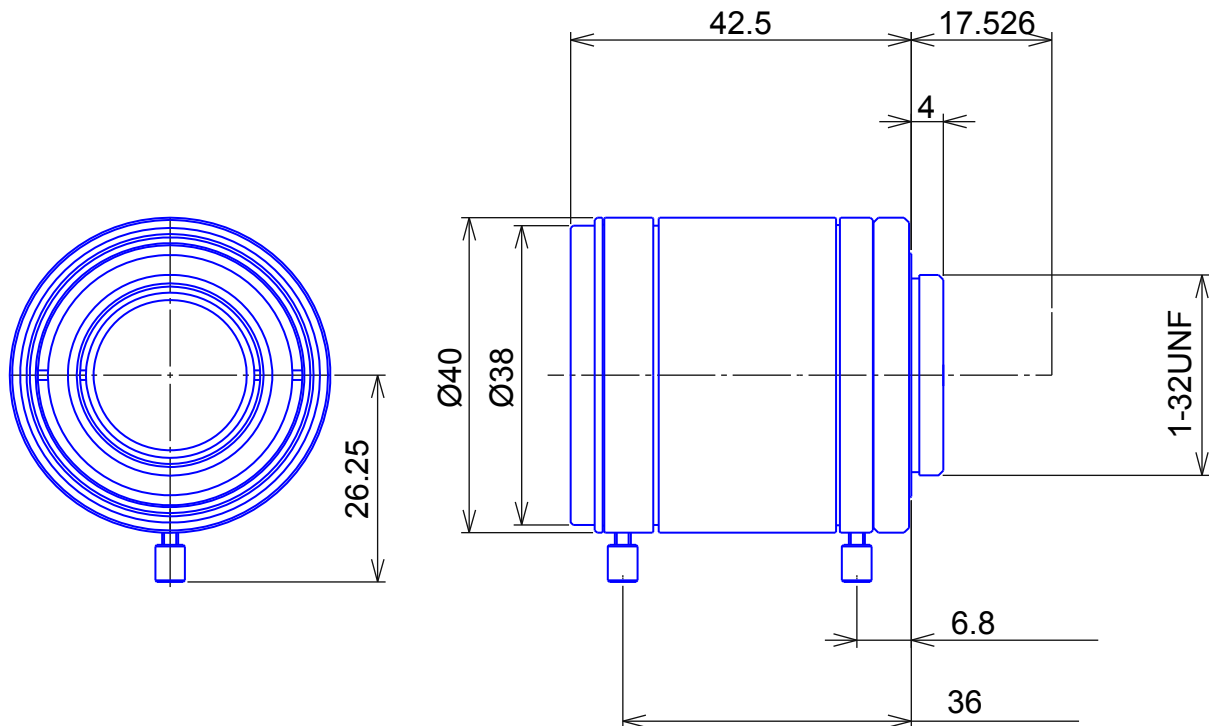

## SWIR Lenses

## Item No. GMTHR43514MCN-SWIR

ITEM NO.		GMTHR43514MCN-SWIR
Focal Length		35.0 (mm)
Iris Range		F1.4 - 22
Angle of View (H x V x D)	1"	20.9° x 16.0° x 26.0°
MOD		0.3 (m)
Filter Thread		M=35.5, P=0.5
Dimension (D x L)		Ø40 x 42.5 (mm)
Weight		225 (g)
Notes		3megapixel