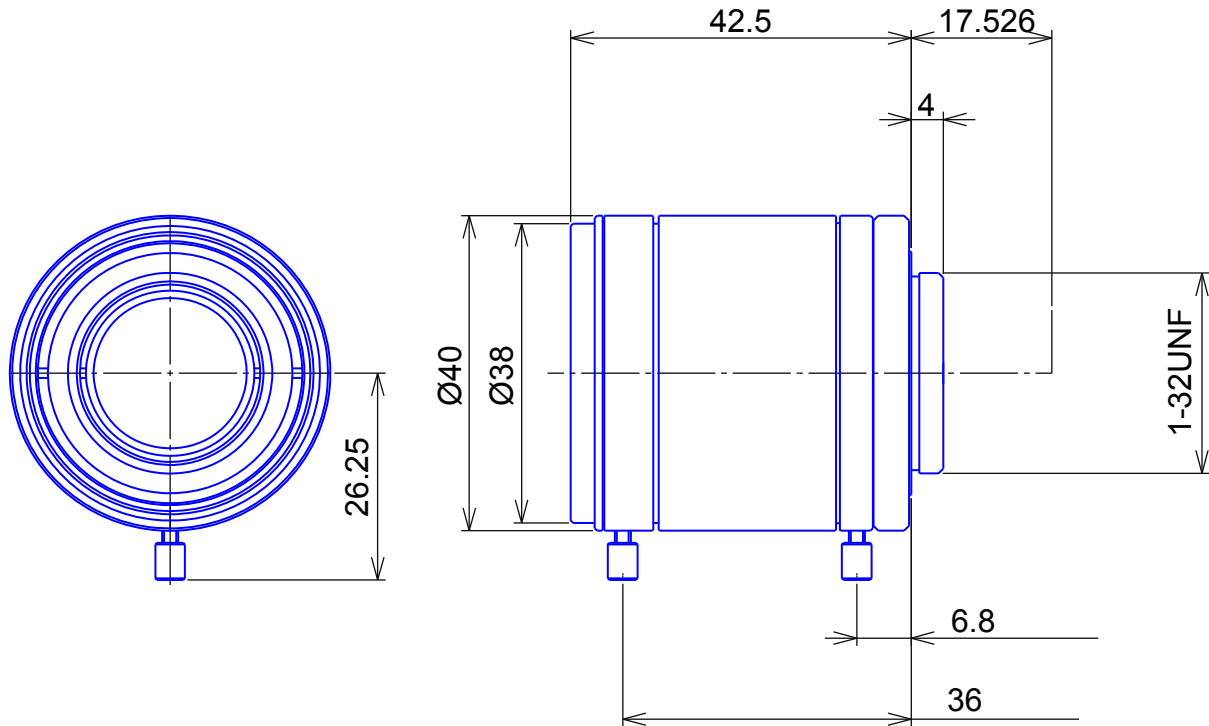

SWIR Lenses**Item No. GMTHR43514MCN-SWIR**

ITEM NO.		GMTHR43514MCN-SWIR
Focal Length		35.0 (mm)
Iris Range		F1.4 - 22
Angle of View (H x V x D)	1"	20.9° x 16.0° x 26.0°
MOD		0.3 (m)
Filter Thread		M=35.5, P=0.5
Dimension (D x L)		Ø40 x 42.5 (mm)
Weight		225 (g)
Notes		3megapixel