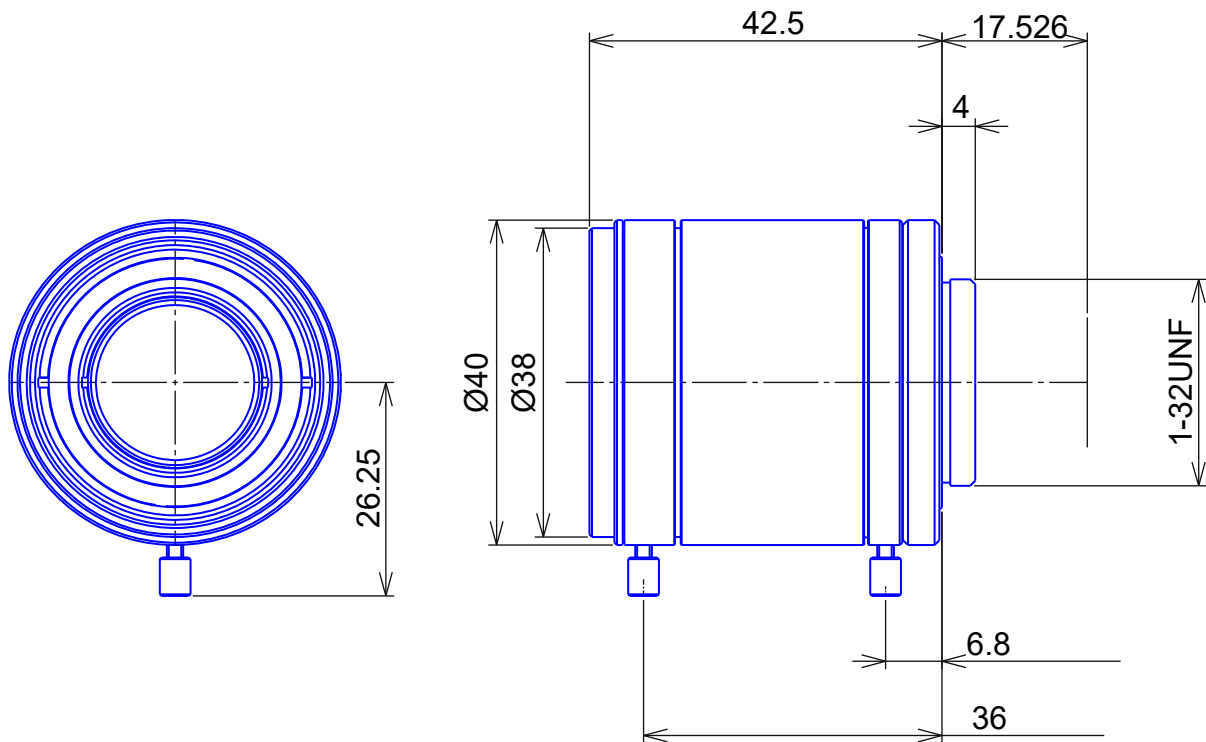

**1inch Format High Resolution Lenses****Item No. GMTHR42514MCN**

| ITEM NO.                     |    | GMTHR42514MCN       |
|------------------------------|----|---------------------|
| Focal Length                 |    | 25.0 (mm)           |
| Iris Range                   |    | F1.4 - 22           |
| Angle of View<br>(H x V x D) | 1" | 29° x 21.9° x 36.1° |
| MOD                          |    | 0.3 (m)             |
| Filter Thread                |    | M=35.5, P=0.5       |
| Dimension (D x L)            |    | Ø40 x 42.5 (mm)     |
| Weight                       |    | 225 (g)             |
| Notes                        |    | 5megapixel          |