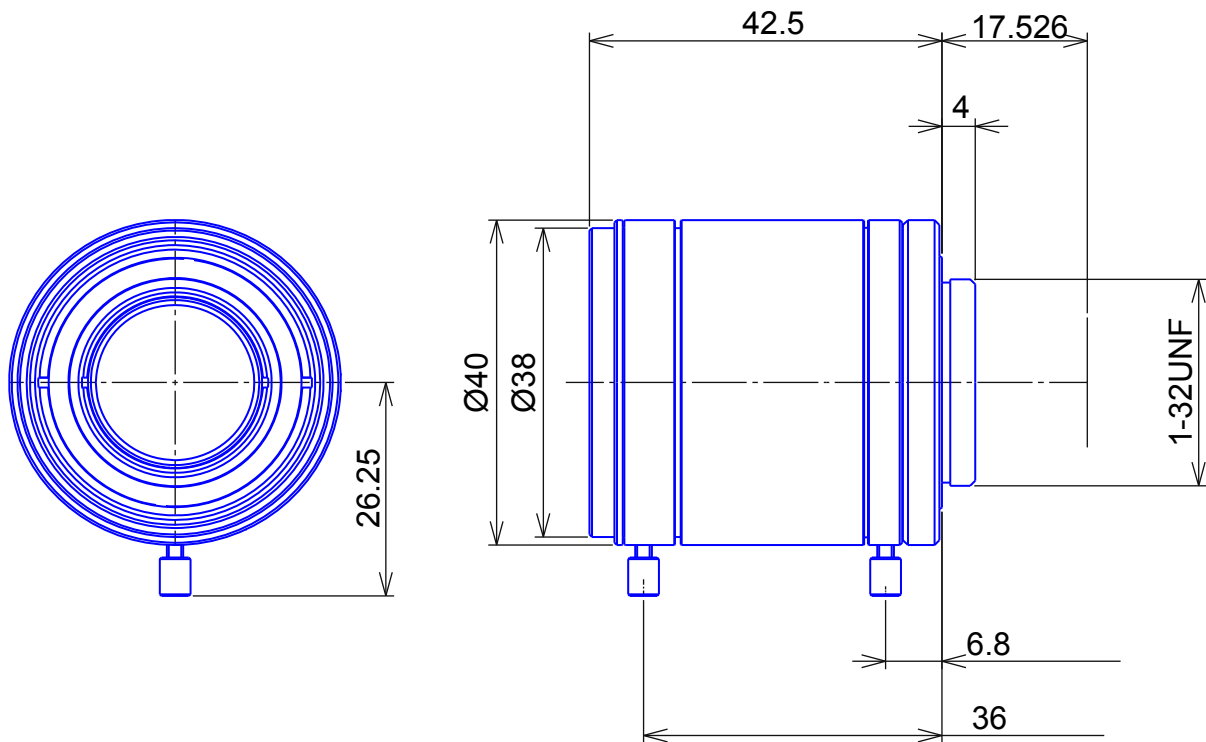

SWIR Lenses

Item No. GMTHR42514MCN-SWIR

ITEM NO.		GMTHR42514MCN-SWIR
Focal Length		25.0 (mm)
Iris Range		F1.4 - 22
Angle of View (H x V x D)	1"	29° x 21.9° x 36.1°
MOD		0.3 (m)
Filter Thread		M=35.5, P=0.5
Dimension (D x L)		Ø40 x 42.5 (mm)
Weight		225 (g)
Notes		3megapixel