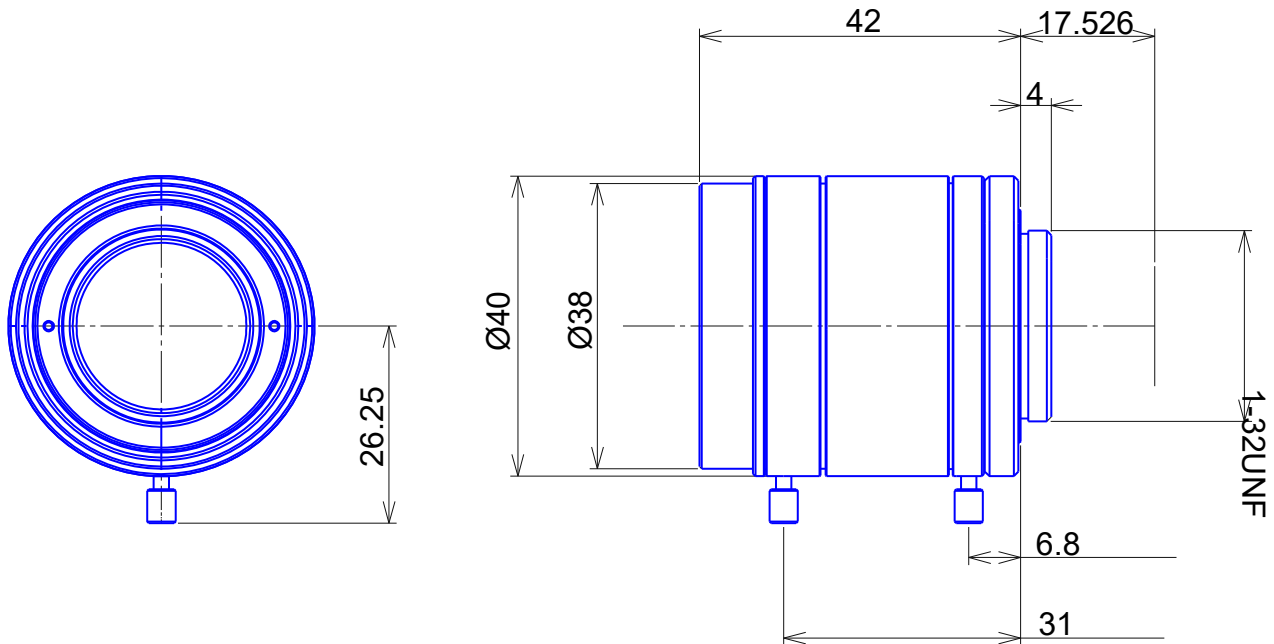

1inch Format High Resolution Lenses**Item No.GMTHR41614MCN**

ITEM NO.		GMTHR41614MCN
Focal Length		16.0 (mm)
Iris Range		F1.4 - 22
Angle of View (H x V x D)	1"	44.5° x 33.8° x 54.6°
MOD		0.3 (m)
Filter Thread		M=35.5, P=0.5
Dimension (D x L)		Ø40 x 42 (mm)
Weight		225 (g)
Notes		5megapixel