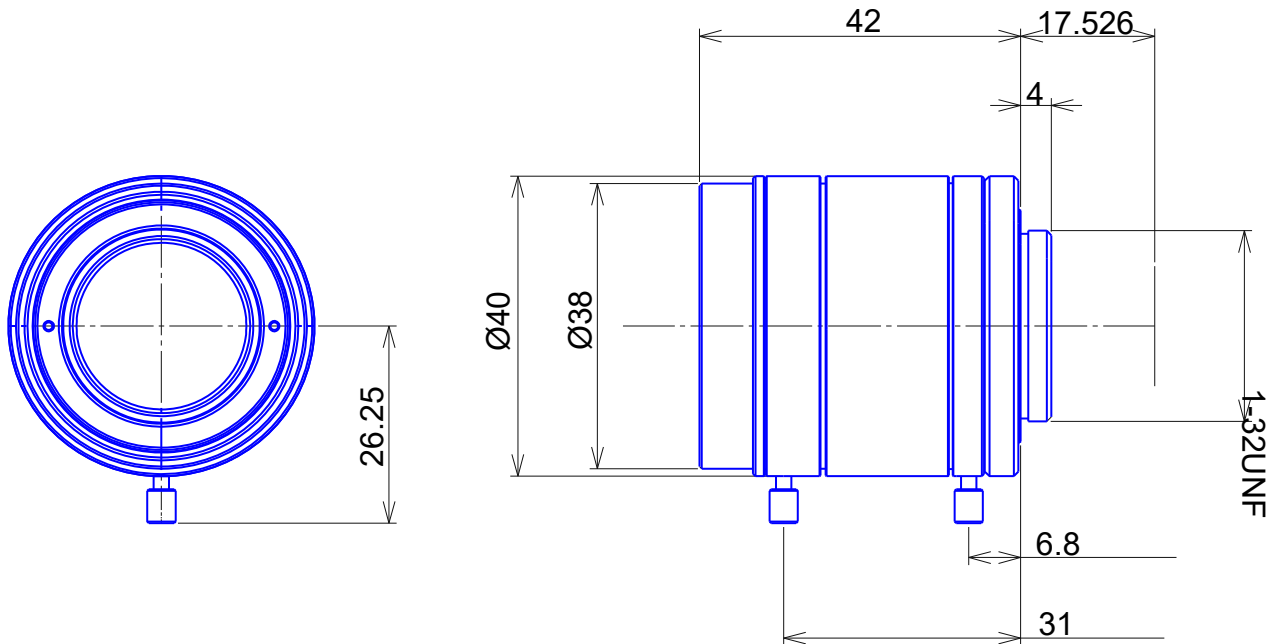

1inch Format High Resolution Lenses**Item No.GMTHR41614MCN**

ITEM NO.		GMTHR41614MCN
Focal Length		16.0 (mm)
Iris Range		F1.4 - 22
Angle of View (H x V x D)	1"	44.5° x 33.8° x 54.6°
MOD		0.3 (m)
Filter Thread		M=35.5, P=0.5
Dimension (D x L)		$\text{Ø}40 \times 42$ (mm)
Weight		225 (g)
Notes		5megapixel