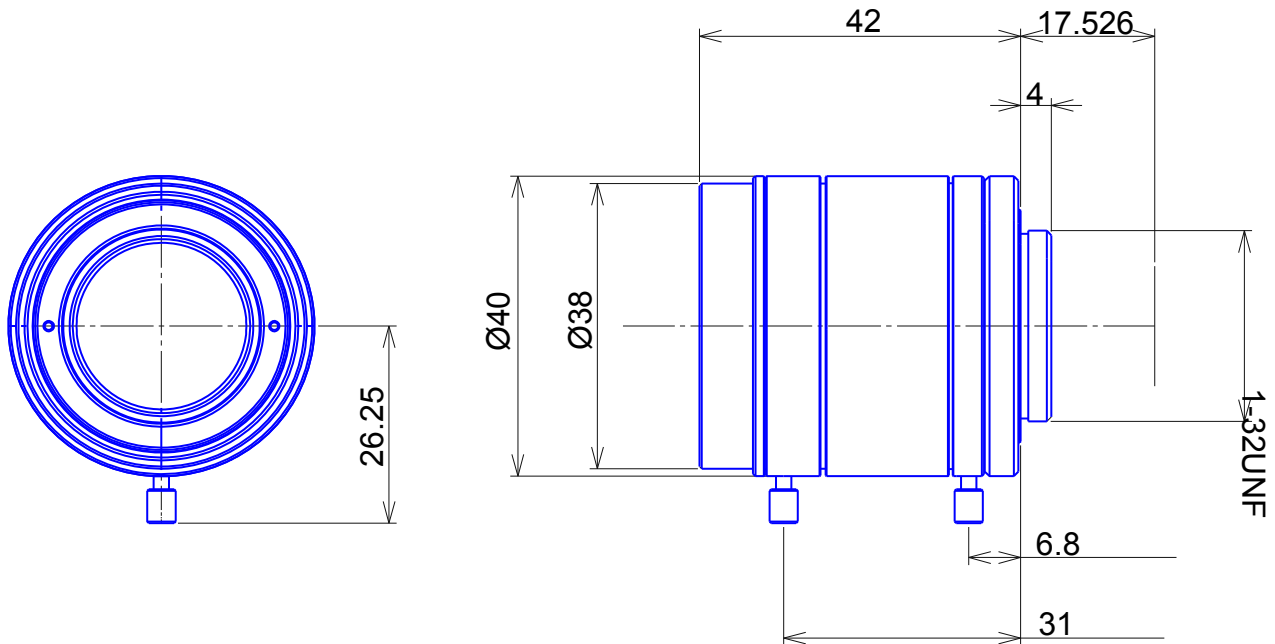

**SWIR Lenses****Item No. GMTHR41614MCN-SWIR**

ITEM NO.		GMTHR41614MCN-SWIR
Focal Length		16.0 (mm)
Iris Range		F1.4 - 22
Angle of View (H x V x D)	1"	44.5° x 33.8° x 54.6°
MOD		0.3 (m)
Filter Thread		M=35.5, P=0.5
Dimension (D x L)		Ø40 x 42 (mm)
Weight		225 (g)
Notes		3megapixel