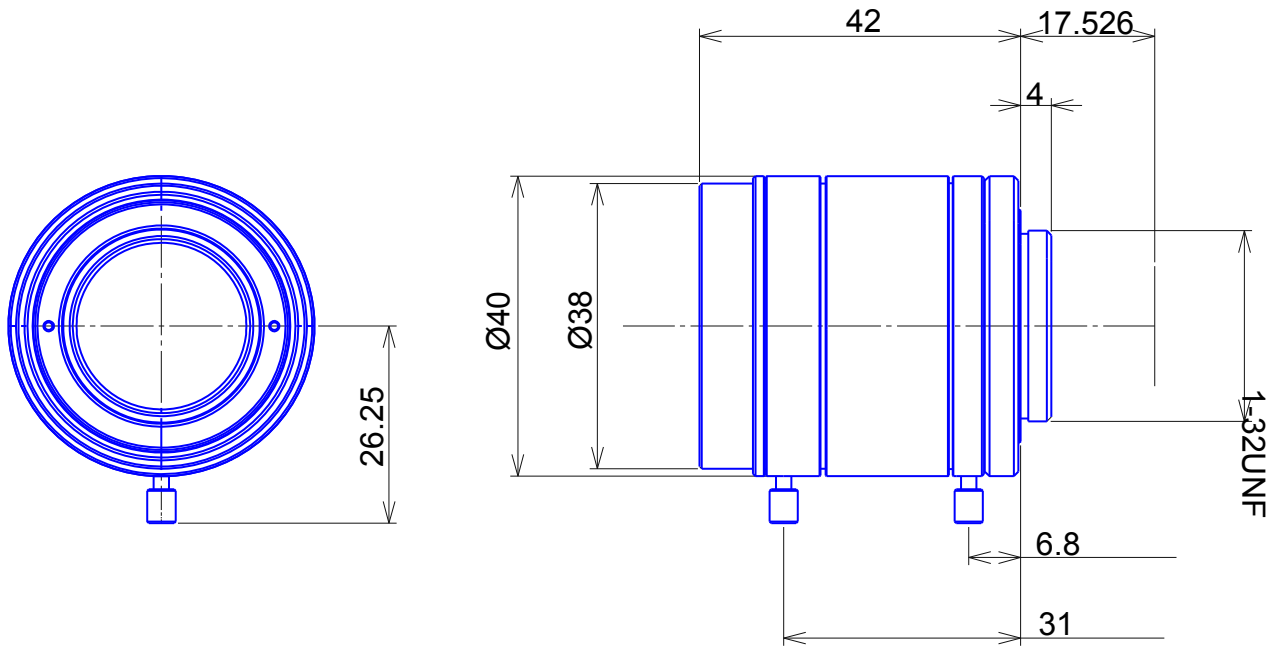

SWIR Lenses**Item No. GMTHR41614MCN-SWIR**

ITEM NO.		GMTHR41614MCN-SWIR
Focal Length		16.0 (mm)
Iris Range		F1.4 - 22
Angle of View (H x V x D)	1"	44.5° x 33.8° x 54.6°
MOD		0.3 (m)
Filter Thread		M=35.5 , P=0.5
Dimention (D x L)		Ø40 x 42 (mm)
Weight		225 (g)
Notes		3megapixel