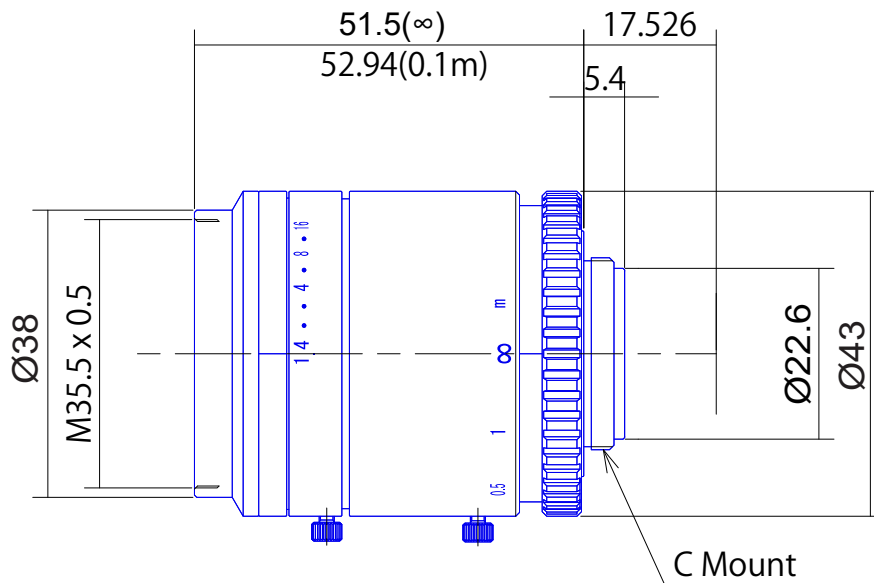

1inch format High Resolution Lenses**Item No. GMTHR412514MCN**

ITEM NO.		GMTHR412514MCN
Focal Length		12.5 (mm)
Iris Range		F1.4 - 16
Angle of View (H x V x D)	1"	56.45° x 42.51° x 67.59°
MOD		0.1 (m)
Filter Thread		M35.5, P=0.5
Dimension (D x L)		Ø43 x 52.94 (mm)
Weight		200 (g)
Notes		3megapixel