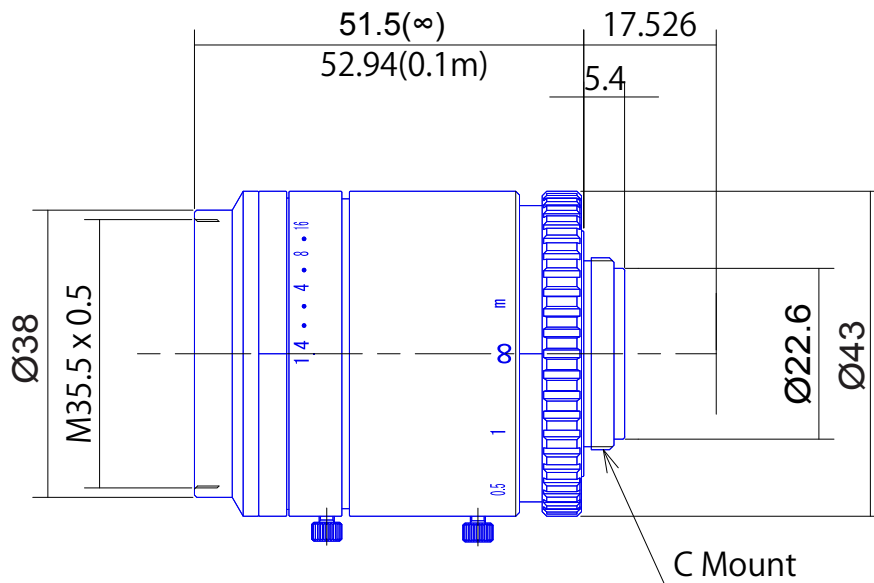

1inch format High Resolution Lenses**Item No. GMTHR412514MCN**

ITEM NO.		GMTHR412514MCN
Focal Length		12 (mm)
Iris Range		F1.4 - 16
Angle of View (H x V x D)	1"	56.45° x 42.51° x 67.59°
MOD		0.1 (m)
Filter Thread		M35.5, P=0.5
Dimension (D x L)		$\varnothing 43$ x 52.94 (mm)
Weight		200 (g)
Notes		3megapixel