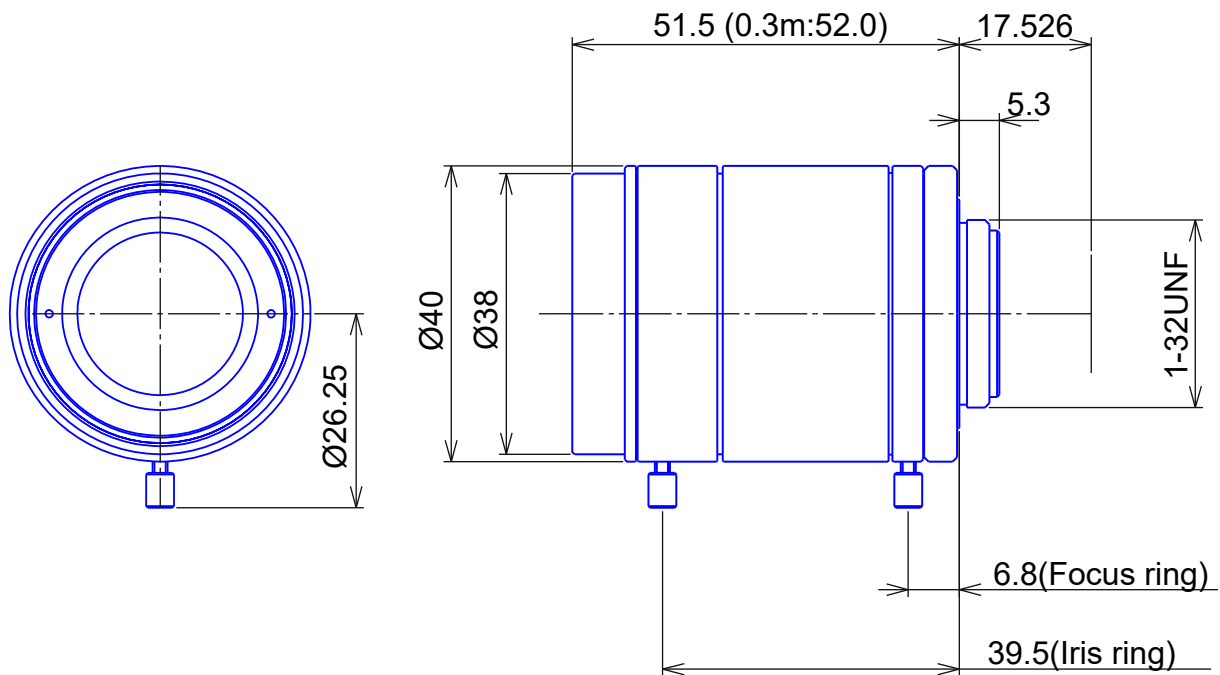

1inch Format High Resolution Lenses**Item No.GMTHR412514MCN-1**

ITEM NO.		GMTHR412514MCN-1
Focal Length		12.5 (mm)
Iris Range		F1.4 - 22
Angle of View (H x V x D)	1"	55.7° x 42.7° x 67.8°
MOD		0.3 (m)
Filter Thread		M=35.5, P=0.5
Dimension (D x L)		$\text{Ø}40$ x 52 (mm)
Weight		160 (g)
Notes		5megapixel