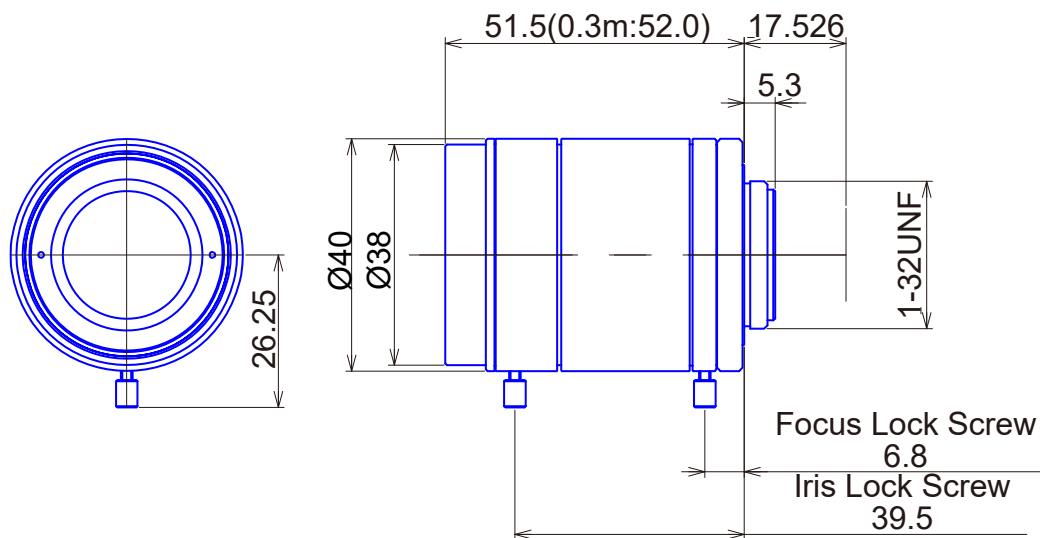

**SWIR Lenses****Item No. GMTHR412514MCN-1-SWIR**

ITEM NO.		GMTHR412514MCN-1-SWIR
Focal Length		12.5 (mm)
Iris Range		F1.4 - 22
Angle of View (H x V x D)	1"	55.7° x 42.7° x 67.8°
MOD		0.3 (m)
Filter Thread		M=35.5, P=0.5
Dimension (D x L)		Ø40 x 52 (mm)
Weight		180 (g)
Notes		3Megapixel