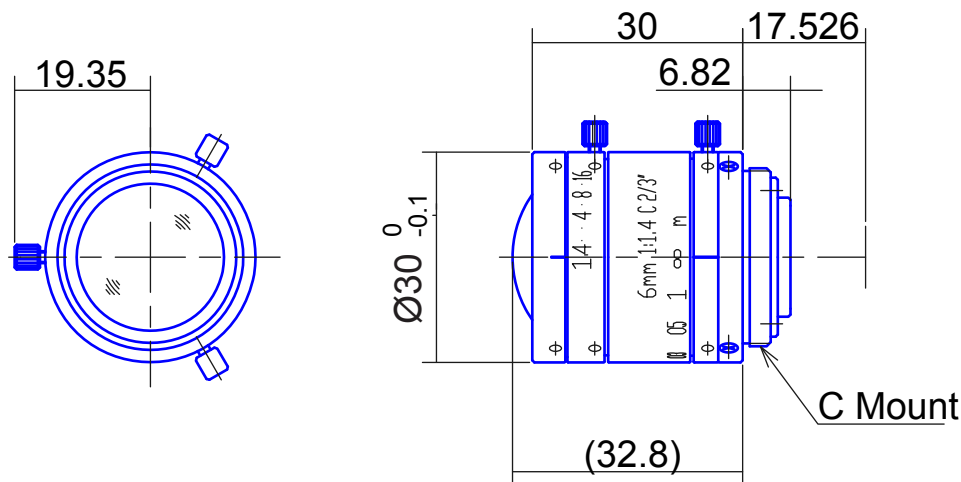

High Resolution Megapixel Lenses

Item No. GMTHR36014MCN

ITEM NO.		GMTHR36014MCN
Focal Length		6 (mm)
Iris Range		F1.4 - 16
Angle of View (H x V x D)	2/3"	82° x 61.3° x 103.02°
MOD		0.1 (m)
Filter Thread		-
Dimension (D x L)		Ø30 x 32.8 (mm)
Weight		100 (g)
Notes		3megapixel