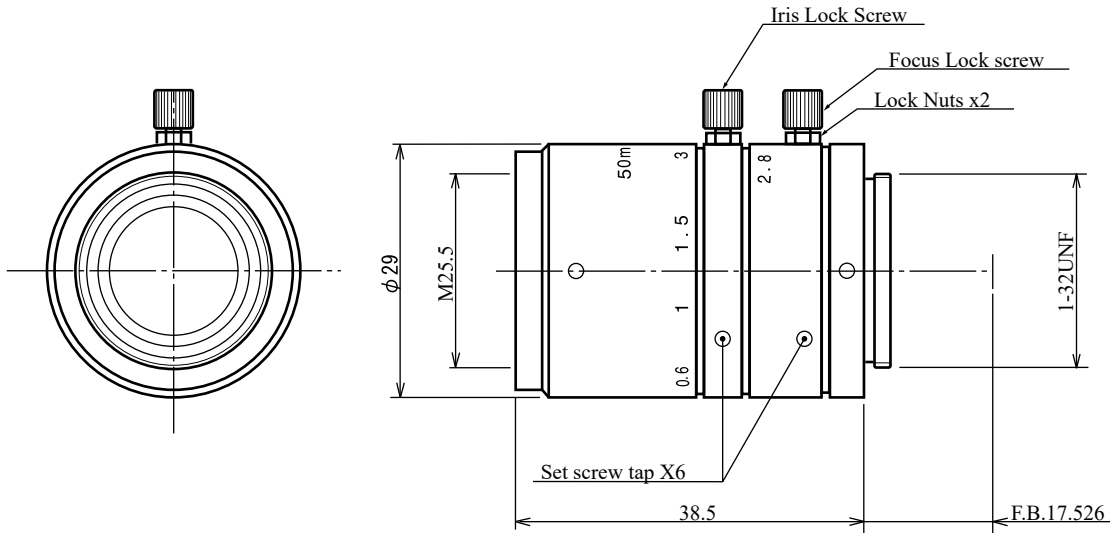

High Resolution Lenses

Item No. GMTHR35028MCN

ITEM NO.		GMTHR35028MCN
Focal Length		50.0 (mm)
Iris Range		F2.8 - 22
Angle of View (H x V x D)	1/2"	7.3° x 5.5° x 9.0°
	2/3"	10.0° x 7.5° x 12.4°
MOD		0.5 (m)
Filter Thread		M=25.5 , P=0.5
Dimension (D x L)		$\phi 29$ x 39 (mm)
Weight		60 (g)
Notes		3megapixel