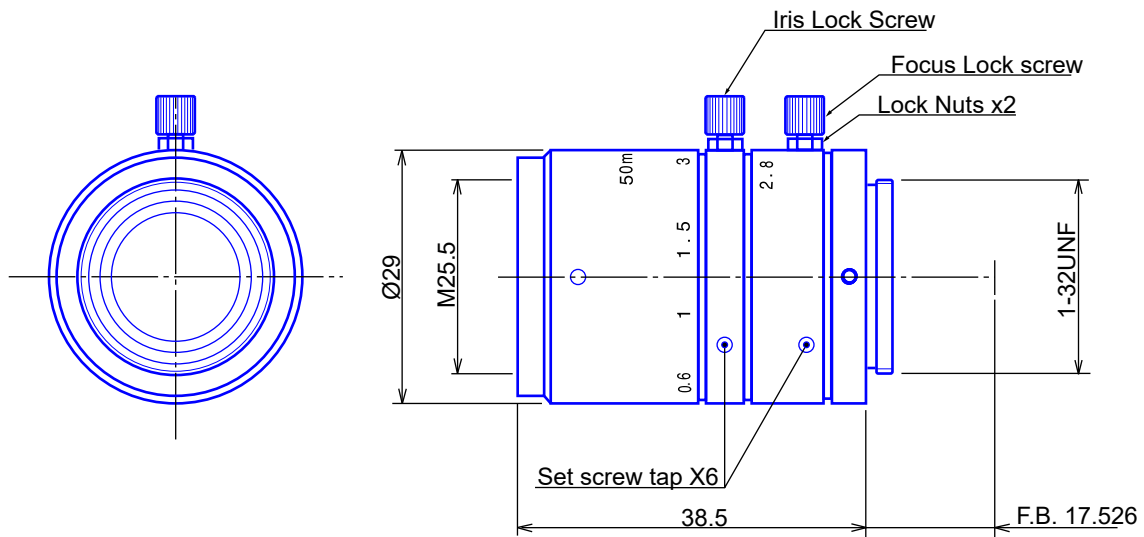

High Resolution Lenses

Item No. GMTHR35028MCN-1

ITEM NO.		GMTHR35028MCN-1
Focal Length		50.0 (mm)
Iris Range		F2.8 - 22
Angle of View (H x V x D)	1/2"	7.3° x 5.5° x 9.0°
	2/3"	10.0° x 7.5° x 12.4°
MOD		0.5 (m)
Filter Thread		M=25.5, P=0.5
Dimension (D x L)		Ø29 x 39 (mm)
Weight		60 (g)
Notes		3megapixel