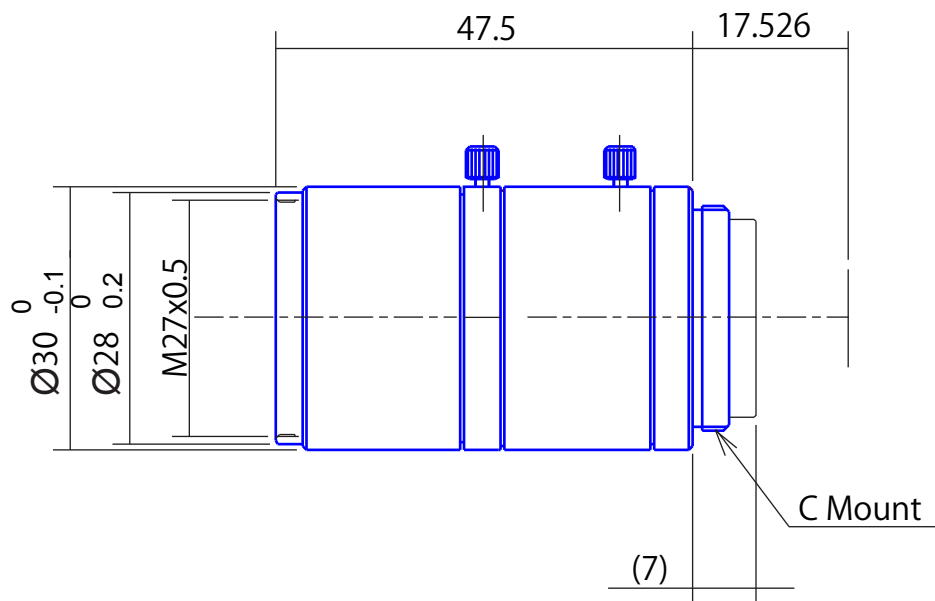

High Resolution Megapixel Lenses

**Item No. GMTHR31214MCN**

ITEM NO.		GMTHR31214MCN
Focal Length		12.3 (mm)
Iris Range		F1.45 - 16
Angle of View (H x V x D)	2/3"	39.59° x 30.17° x 48.38°
MOD		0.1 (m)
Filter Thread		M27.0, P=0.5
Dimension (D x L)		Ø30 x 47.5 (mm)
Weight		90 (g)
Notes		3megapixel