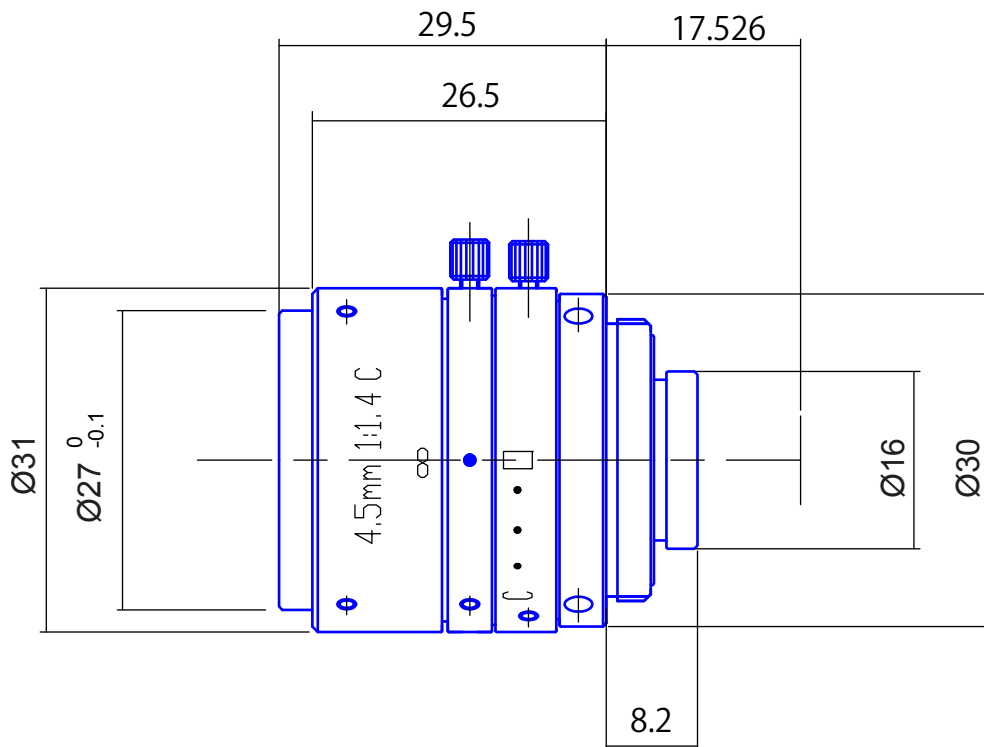

1/2inch format High Resolution Lenses

**Item No.GMTHR24514MCN**

ITEM NO.		GMTHR24514MCN
Focal Length		4.5 (mm)
Iris Range		F1.4 - 16
Angle of View (H x V x D)	1/2"	78.96° x 59.41° x 98.23°
MOD		0.2 (m)
Filter Thread		-
Dimension (D x L)		Ø31 x 29.5 (mm)
Weight		100 (g)
Notes		3megapixel