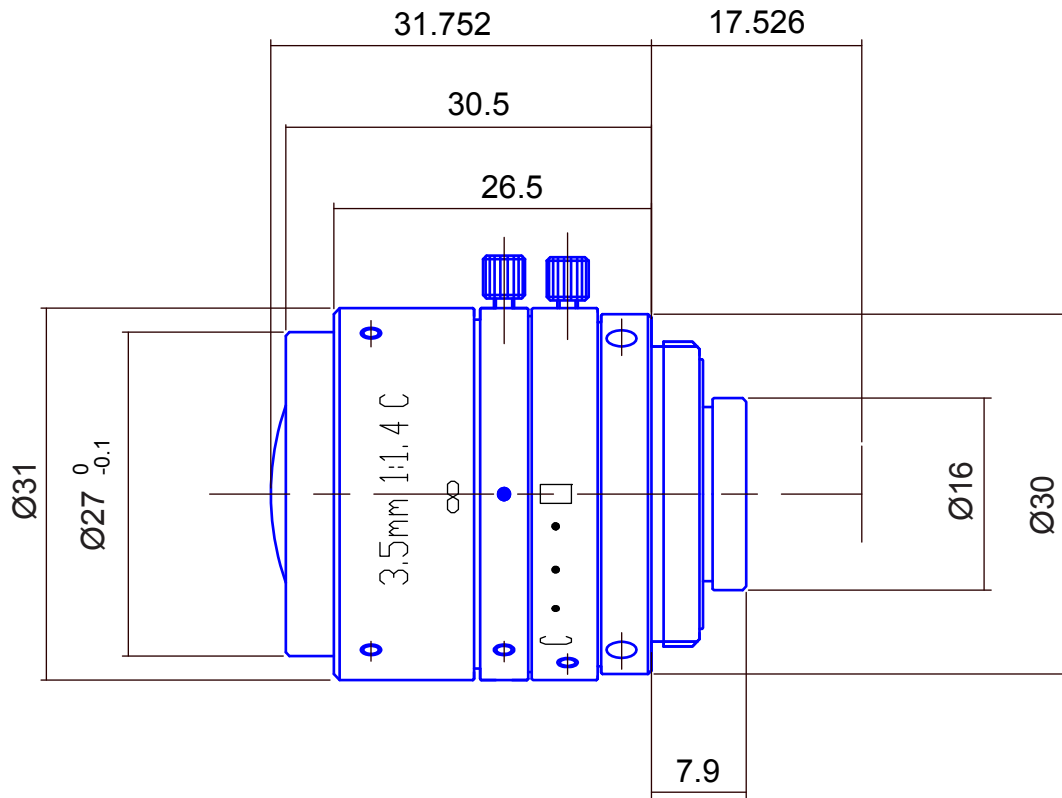

1/2inch format High Resolution Lenses

**Item No. GMTHR23514MCN**

ITEM NO.		GMTHR23514MCN
Focal Length		3.5 (mm)
Iris Range		F1.4 - 16
Angle of View (H x V x D)	1/2"	103.34° x 76.54° x 131.4°
MOD		0.2 (m)
Filter Thread		-
Dimension (D x L)		$\varnothing 31 \times 31.75$ (mm)
Weight		100 (g)
Notes		3 megapixel