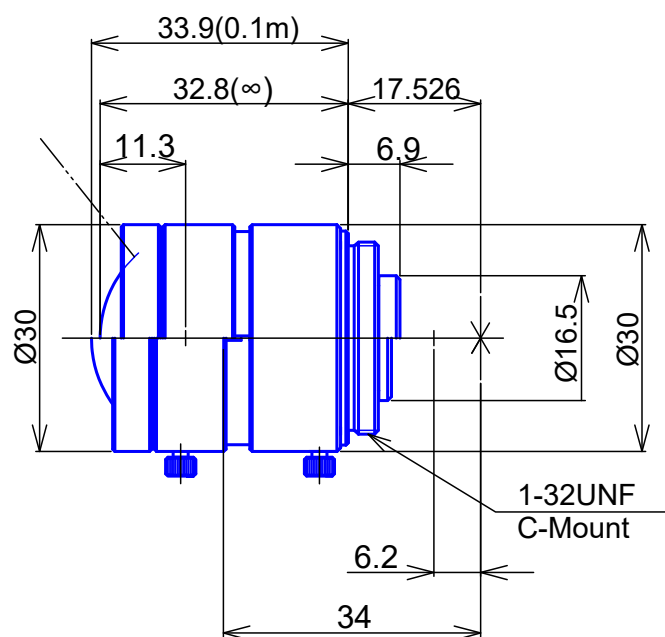

Manual Lenses

Item No. GMN36014MCN-2

ITEM NO.		GMN36014MCN-2
Focal Length		6 (mm)
Iris Range		F1.4 - 16
Angle of View (H x V x D)	1/2"	59.4° x 44.5° x 74.4°
	2/3"	81.9° x 61.2° x 103.1°
MOD		0.1 (m)
Filter Thread		-
Dimension (D x L)		Ø30 x 33.9 (mm)
Weight		65 (g)
Notes		-