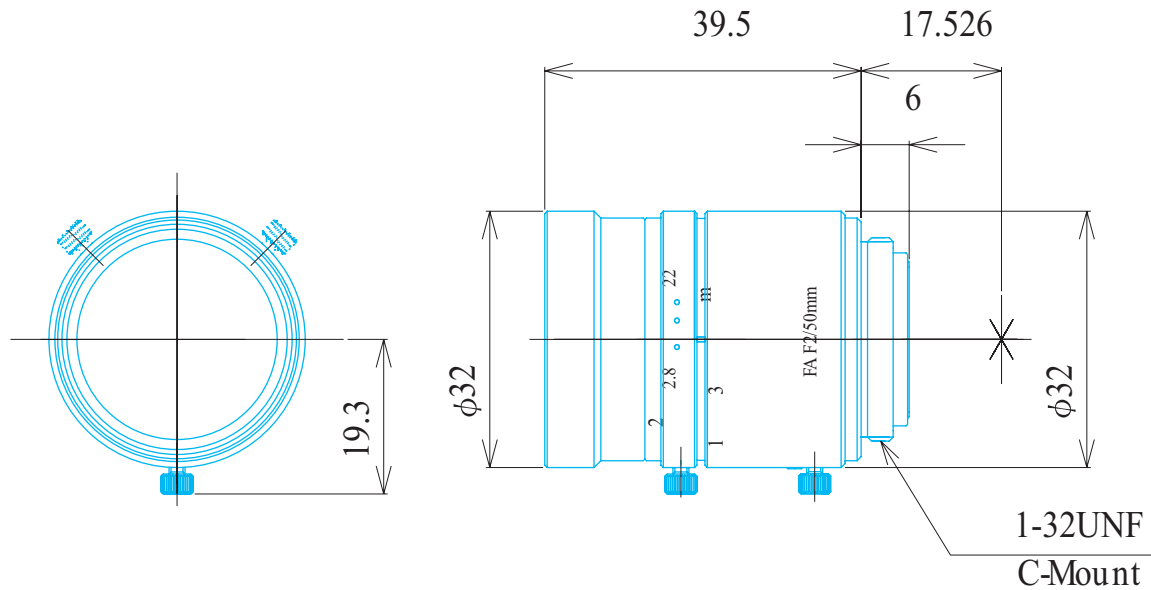

Manual Lenses

Item No. GMN35020MCN-1

ITEM NO.		GMN35020MCN-1	
Focal Length		50	(mm)
Iris Range		F2.0 - 16	
Angle of View (H x V x D)	1/2"	7.3° x 5.5° x 9.2°	
	2/3"	10.1° x 7.5° x 12.5°	
MOD		0.5	(m)
Filter Thread		M=30.5 , P=0.5	
Dimention (D x L)		φ 32.0 x 40	(mm)
Weight		75	(g)