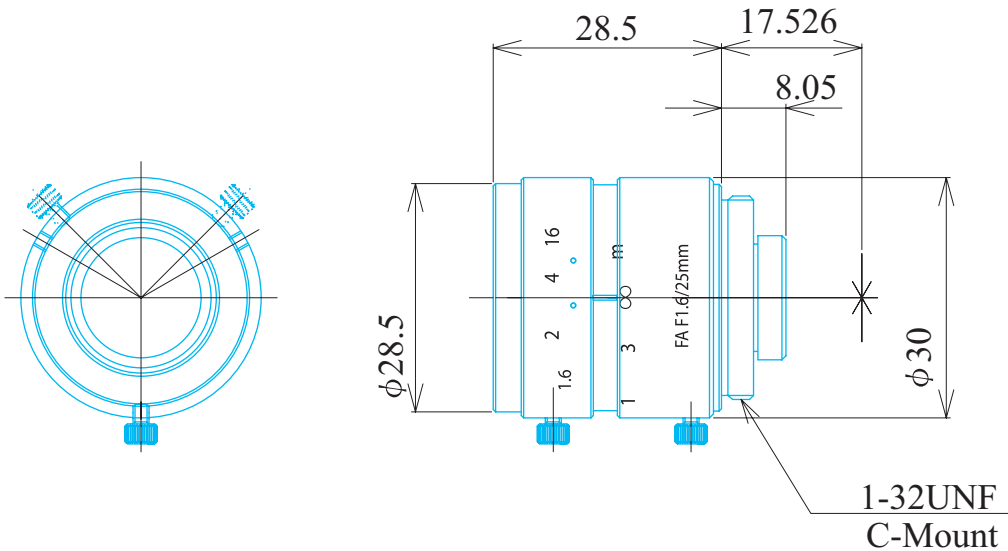

Manual Lenses

Item No. GMN32516MCN-1

ITEM NO.		GMN32516MCN-1	
Focal Length		25	(mm)
Iris Range		F1.6 - 16	
Angle of View (Hx V x D)	1/2"	15.3° x 11.4° x 19.1°	
	2/3"	21.0° x 16.7° x 26.3°	
MOD		0.2	(m)
Filter Thread		M=27 , P=0.5	
Dimention (D x L)		φ 30.0 x 28.5	(mm)
Weight		50	(g)