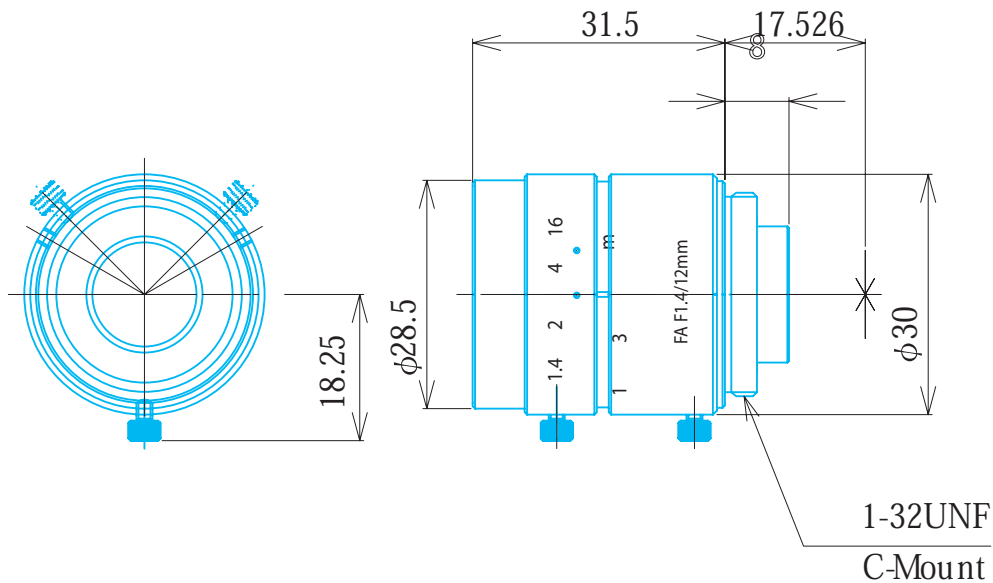

## Item No. GMN31214MCN-1

ITEM NO.		GMN31214MCN-1	
Focal Length		12	(mm)
Iris Range		F1.4 - 16	
Angle of View ( Hx V x D )	1/2"	30.7° x 23.0° x 38.5°	
	2/3"	42.5° x 31.7° x 53.7°	
MOD		0.1	( m )
Filter Thread		M=27 , P=0.5	
Dimention ( D x L )		φ 30.0 x 31.5	(mm)
Weight		55	( g )