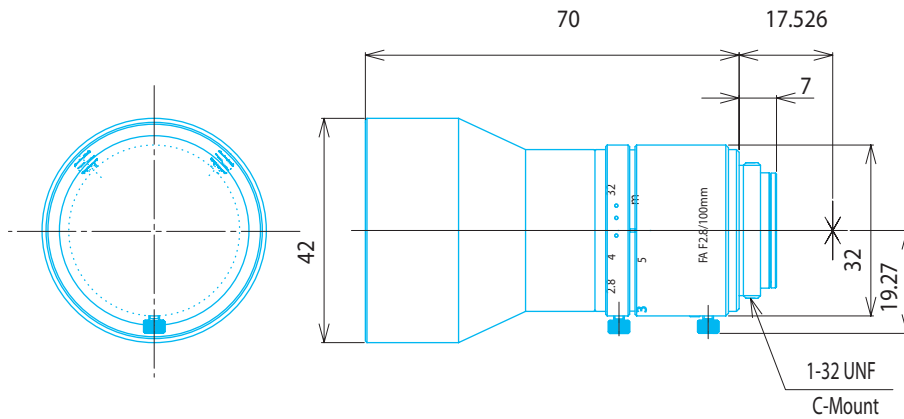

Manual Lenses

Item No. GMN310028MCN-1

ITEM NO.		GMN310028MCN-1	
Focal Length		100	(mm)
Iris Range		F2.8 - 16	
Angle of View (Hx V x D)	1/2"	3.7° x 2.8° x 4.6°	
	2/3"	5.0° x 3.8° x 6.3°	
MOD		2.0	(m)
Filter Thread		M=40.5 , P=0.5	
Dimention (D x L)		φ 42.0 x 70.0	(mm)
Weight		140	(g)