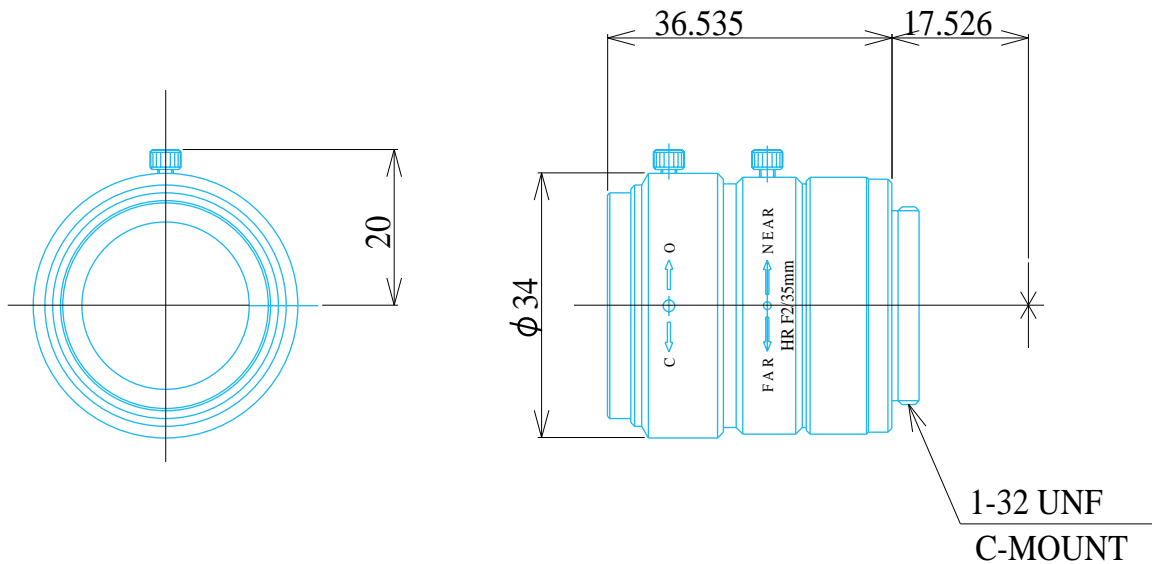

## Item No. GMHR33520MCN

ITEM NO.		GMHR33520MCN
Focal Length		35.0 (mm)
Iris Range		F2.0 - 16.0
Angle of View (H x V x D)	1/2"	10.5° x 7.85° x 13.1°
	2/3"	14.4° x 10.8° x 17.9°
MOD		0.2 (m)
Filter Thread		M=27.0, P=0.5
Dimension (D x L)		φ40 x 36.6 (mm)
Weight		-- (g)