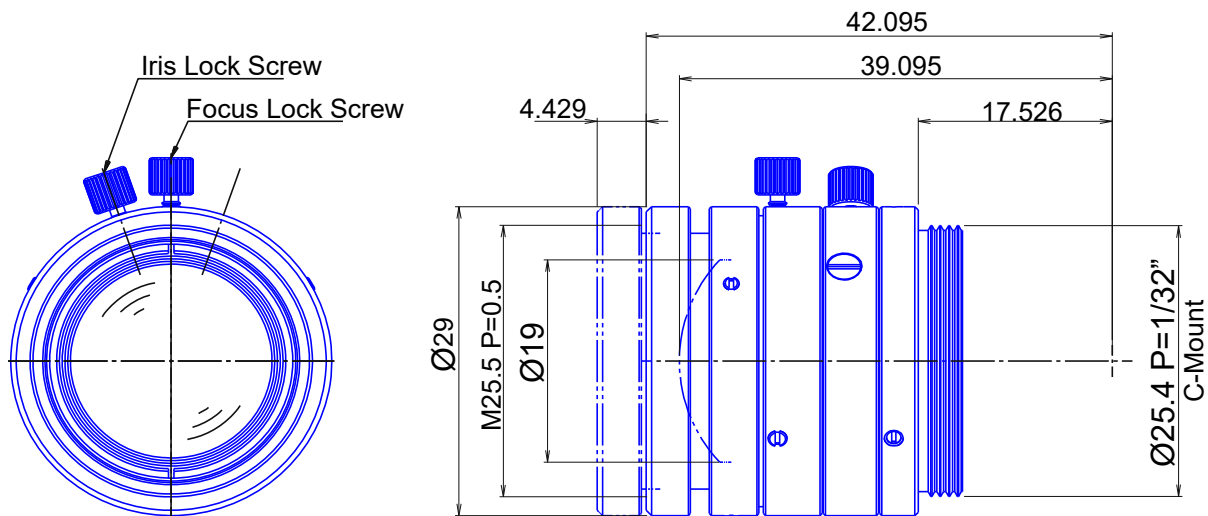

2/3inch format High Resolution Megapixel Lenses

Item No. GMHR33520MCN-1

| ITEM NO. | | GMHR33520MCN-1 |
|------------------------------|------|----------------|
| Focal Length | | 35 (mm) |
| Iris Range | | F2 - Close |
| Angle of View (H x V x D) | 2/3" | 14.4° x 10.8° |
| MOD | | 0.3 (m) |
| Filter Thread | | M25.5, P=0.5 |
| Dimension (D x L) | | Ø29 x 47 (mm) |
| Weight | | - (g) |
| Notes | | - |