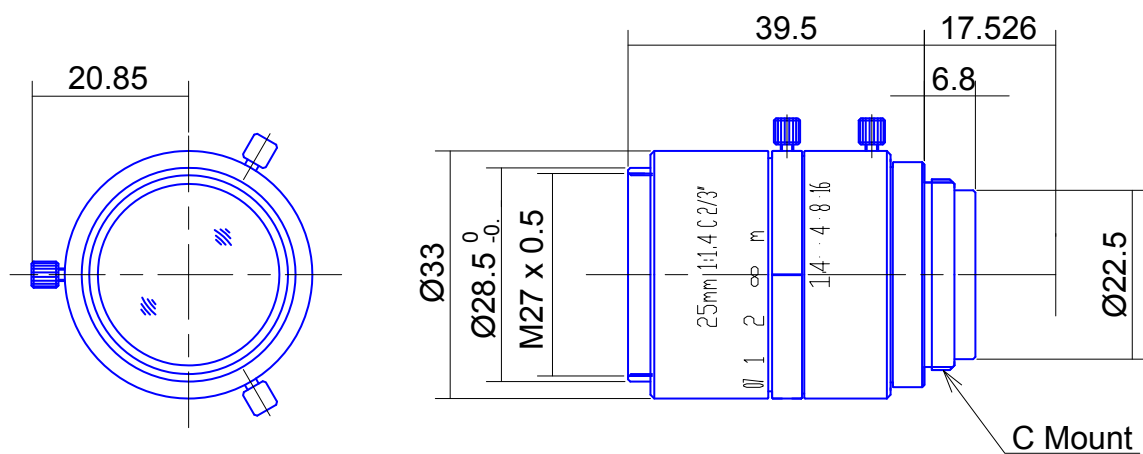

High Resolution Megapixel Lenses

Item No. GMHR32514MCN-1

ITEM NO.		GMHR32514MCN-1
Focal Length		25 (mm)
Iris Range		F1.4 - 16
Angle of View (H x V x D)	2/3"	19.57° x 14.75° x 24.3°
MOD		0.2 (m)
Filter Thread		M27, P=0.5
Dimension (D x L)		Ø33 x 39.5 (mm)
Weight		100 (g)
Notes		3megapixel