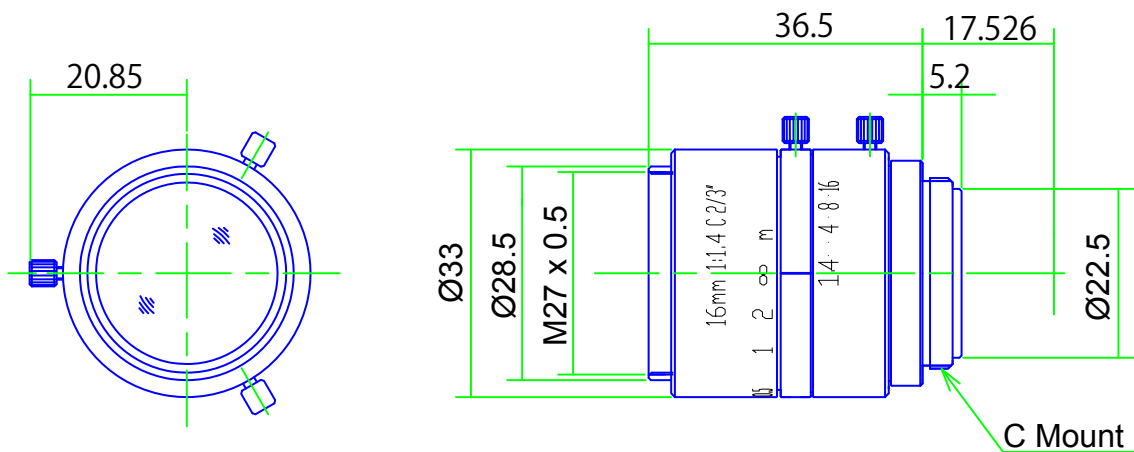

High Resolution Megapixel Lenses

Item No. GMHR31614MCN-1

ITEM NO.		GMHR31614MCN-1
Focal Length		16 (mm)
Iris Range		F1.4 - 16
Angle of View (H x V x D)	2/3"	30.3° x 16.05° x 37.33°
MOD		0.2 (m)
Filter Thread		M27, P=0.5
Dimension (D x L)		Ø33 x 36.5 (mm)
Weight		100 (g)
Notes		3megapixel