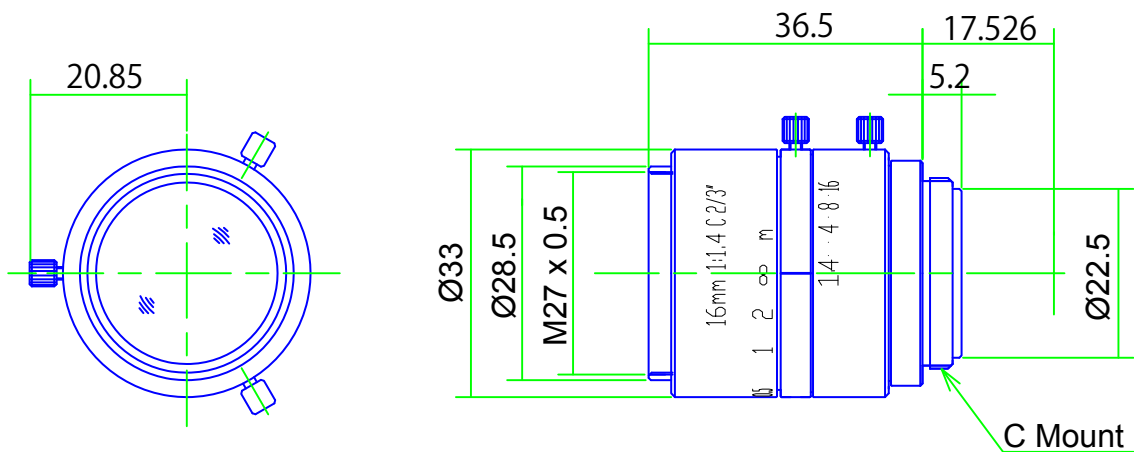

High Resolution Megapixel Lenses

**Item No. GMHR31614MCN-1**

ITEM NO.		GMHR31614MCN-1
Focal Length		16 (mm)
Iris Range		F1.4 - 16
Angle of View (H x V x D)	2/3"	30.3° x 16.05° x 37.33°
MOD		0.2 (m)
Filter Thread		M27, P=0.5
Dimension (D x L)		Ø33 x 36.5 (mm)
Weight		100 (g)
Notes		3megapixel